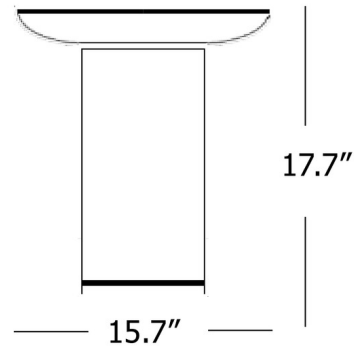

By Petite Friture

Description

The Francis Accent Table explores an artist's approach toward furniture. Watercolors on the tabletop explore the unexpected beauty found in old, oxidized mirrors and the poetic grace of colored pigments blooming in clear water, the likes of which can be seen in painter's studio. The watercolour designs are printed onto the base of the mirror which is then laminated, thereby giving the finished Francis greater visual depth and making it much more resistant. An aluminum base holds the mirror and rounds out the look. Available with a Black base with Black and Blue Watercolor or White Base with White and Green Watercolor.

Shown in white / white and green watercolor

Specifications

COLOR	White and Green Watercolor
BODY FINISH	White
WATTAGE	N/A
DIMMER	N/A
DIMENSIONS	15.7"W x 17.7"H
BULB	N/A

CLICK TO VIEW PRODUCT

Notes: