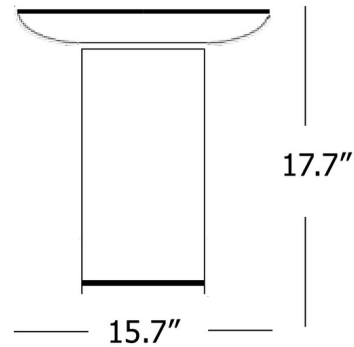

### Specifications

COLOR	White and Green Watercolor
BODY FINISH	White
WATTAGE	N/A
DIMMER	N/A
DIMENSIONS	15.7"W x 17.7"H
BULB	N/A

CLICK TO VIEW PRODUCT

Notes: