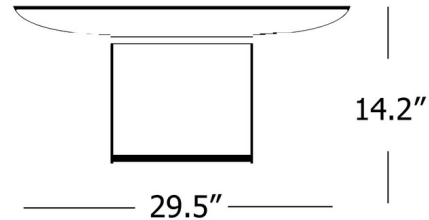

By Petite Friture

Description

The Francis Coffee Table explores an artist's approach toward furniture. Watercolors on the tabletop explore the unexpected beauty found in old, oxidized mirrors and the poetic grace of colored pigments blooming in clear water, the likes of which can be seen in painter's studio. The watercolour designs are printed onto the base of the mirror which is then laminated, thereby giving the finished Francis greater visual depth and making it much more resistant. An aluminum base holds the mirror and rounds out the look. Available with a Black base with Black and Blue Watercolor or White Base with White and Green Watercolor.

Shown in black / black and blue watercolor

Specifications

COLOR	Black and Blue Watercolor
BODY FINISH	Black
WATTAGE	N/A
DIMMER	N/A
DIMENSIONS	29.5"W x 14.2"H
BULB	N/A

CLICK TO VIEW PRODUCT

Notes: