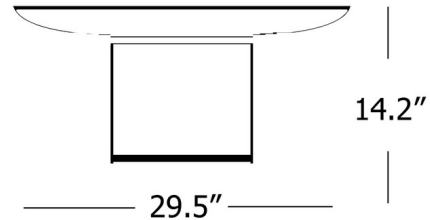

By Petite Friture

Description

The Francis Coffee Table explores an artist's approach toward furniture. Watercolors on the tabletop explore the unexpected beauty found in old, oxidized mirrors and the poetic grace of colored pigments blooming in clear water, the likes of which can be seen in painter's studio. The watercolour designs are printed onto the base of the mirror which is then laminated, thereby giving the finished Francis greater visual depth and making it much more resistant. An aluminum base holds the mirror and rounds out the look. Available with a Black base with Black and Blue Watercolor or White Base with White and Green Watercolor.

Shown in black / black and blue watercolor

Specifications

COLOR	Black and Blue Watercolor
BODY FINISH	Black
WATTAGE	N/A
DIMMER	N/A
DIMENSIONS	29.5"W x 14.2"H
BULB	N/A

CLICK TO VIEW PRODUCT

Notes: