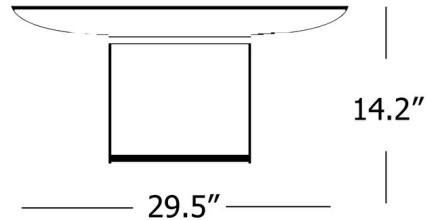

By Petite Friture

Description

The Francis Coffee Table explores an artist's approach toward furniture. Watercolors on the tabletop explore the unexpected beauty found in old, oxidized mirrors and the poetic grace of colored pigments blooming in clear water, the likes of which can be seen in painter's studio. The watercolour designs are printed onto the base of the mirror which is then laminated, thereby giving the finished Francis greater visual depth and making it much more resistant. An aluminum base holds the mirror and rounds out the look. Available with a Black base with Black and Blue Watercolor or White Base with White and Green Watercolor.

Shown in black / black and blue watercolor

Specifications

| | |
|-------------|---------------------------|
| COLOR | Black and Blue Watercolor |
| BODY FINISH | Black |
| WATTAGE | N/A |
| DIMMER | N/A |
| DIMENSIONS | 29.5"W x 14.2"H |
| BULB | N/A |