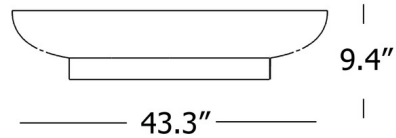

By Petite Friture

Description

The Francis Low Table explores an artist's approach toward furniture. Watercolors on the tabletop explore the unexpected beauty found in old, oxidized mirrors and the poetic grace of colored pigments blooming in clear water, the likes of which can be seen in painter's studio. The watercolour designs are printed onto the base of the mirror which is then laminated, thereby giving the finished Francis greater visual depth and making it much more resistant. An aluminum base holds the mirror and rounds out the look. Available with a Black base with Black and Blue Watercolor or White Base with White and Green Watercolor.

Shown in black / black and blue watercolor

Specifications

COLOR	Black and Blue Watercolor
BODY FINISH	Black
WATTAGE	N/A
DIMMER	N/A
DIMENSIONS	43.3"W x 9.4"H
BULB	N/A

CLICK TO VIEW PRODUCT

Notes: