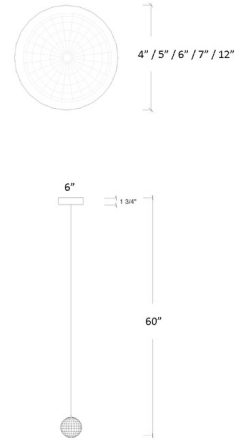

### Specifications

COLOR . . . . . Clear  
BODY FINISH . . . . . Brushed Nickel  
WATTAGE . . . . . 2W  
DIMMER . . . . . Low Voltage Electronic  
DIMENSIONS . . . . . 4"W x 4"H  
BULB INCLUDED . . . . . 1 x JC/G4 (bipin)/2W/12V LED

### Technical Information

PRODUCT DIMENSIONS . . . . . Adjustable Cable Length: 60"  
LAMP COLOR . . . . . 2700K  
LUMENS/WATT . . . . . 100.00  
LUMINOUS FLUX . . . . . 200 lumens

Shown in brushed nickel / clear