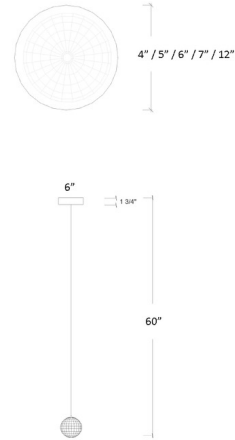

Shown in brushed nickel / clear

Notes:

CLICK TO VIEW PRODUCT