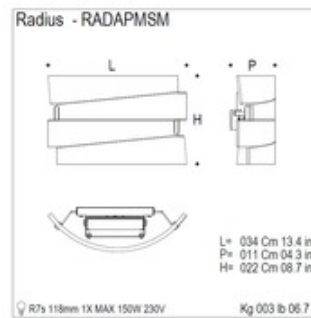

BRAND

Mazzega1946

DESCRIPTION

The Radius Wall Sconce features a Crystal diffuser in Crystal, Red, or Amber with a Satin Crystal band and Polished Chrome finish. Available in two sizes.

Shown in: Polished Chrome / Satin Crystal / Clear

SHADE COLOR	Satin Crystal / Clear
BODY FINISH	Polished Chrome
WATTAGE	150W
DIMMER	Standard 120V
DIMENSIONS	13.4"W x 8.7"H x 4.3"D
BULB NOT INCLUDED	
LAMP	1 x T3LONG/R7s (RSC)/150W/120V Halogen

SPEC # AVM101653