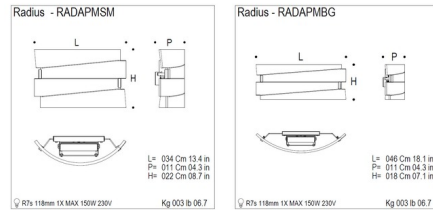

Specifications

COLOR Satin Crystal / Clear
 BODY FINISH Polished Chrome
 WATTAGE 150W
 DIMMER Standard 120V
 DIMENSIONS 13.4"W x 8.7"H x 4.3"D
 BULB NOT INCLUDED 1 x T3LONG/R7s (RSC)/150W/120V Halogen
 COUNTRY OF ORIGIN Italy