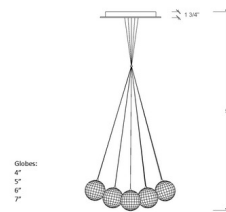

CLICK TO VIEW PRODUCT

Notes: