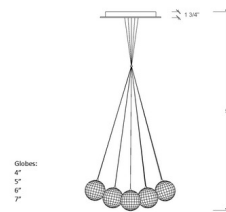

### Description

The Mod Cluster Pendant strikes a balance between form and function. The glass orbs are beautifully perforated to create mesh like openings that cast dramatic shadows across your room. The Clear, Grey, or Amber glass has a finish in Matte White, Matte Silver, or Antique Bronze and is available in four sizes of globes. Canopy: 15 inch diameter. UL listed. Custom drop lengths are available, please contact our Sales Team for more information.

### Specifications

COLOR . . . . . Amber  
BODY FINISH . . . . . Matte Silver  
WATTAGE . . . . . 38W  
DIMMER . . . . . Low Voltage Electronic  
DIMENSIONS . . . . . 30"W x 4"H  
BULB INCLUDED . . . . . 19 x JC/G4 (bipin)/2W/12V LED

### Technical Information

PRODUCT DIMENSIONS . . . . . Maximum Overall Height: 60"  
LAMP COLOR . . . . . 2700K  
LUMENS/WATT . . . . . 1,900.00  
LUMINOUS FLUX . . . . . 3800 lumens

Shown in matte silver / amber