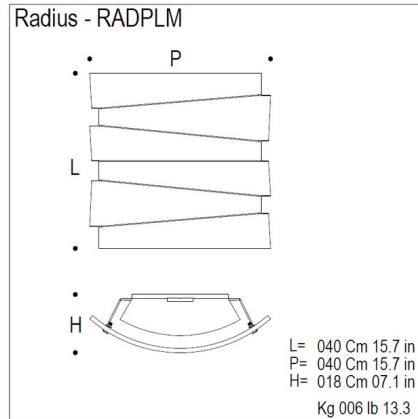

Specifications

COLOR Satin Crystal / Amber
BODY FINISH Polished Chrome
WATTAGE 160W
DIMMER Standard 120V
DIMENSIONS 13.4"W x 8.7"H x 13.4"D
BULB NOT INCLUDED 4 x B10/Candelabra (E12)/40W/120V Incandescent
COUNTRY OF ORIGIN Italy