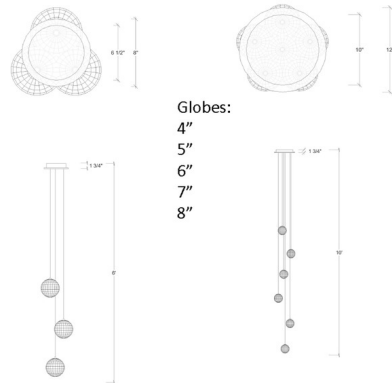

### Description

The Mod Round Chandelier strikes a balance between form and function. The glass orbs are beautifully perforated to create mesh like openings that cast dramatic shadows across your room. The Clear, Grey, or Amber glass has a finish in Matte White, Matte Silver, or Antique Bronze and is available in five sizes of globes in 3 and 6 light options. UL listed. Custom drop lengths are available, please contact our Sales Team for more information.

### Specifications

COLOR . . . . . Grey  
BODY FINISH . . . . . Matte Silver  
WATTAGE . . . . . 6W  
DIMMER . . . . . Low Voltage Electronic  
DIMENSIONS . . . . . 8"W x 4"H  
BULB INCLUDED . . . . . 3 x JC/G4 (bipin)/2W/12V LED

### Technical Information

PRODUCT DIMENSIONS . . . . . Maximum Overall Height: 120"  
LAMP COLOR . . . . . 2700K  
LUMENS/WATT . . . . . 300.00  
LUMINOUS FLUX . . . . . 600 lumens

Shown in matte silver / grey