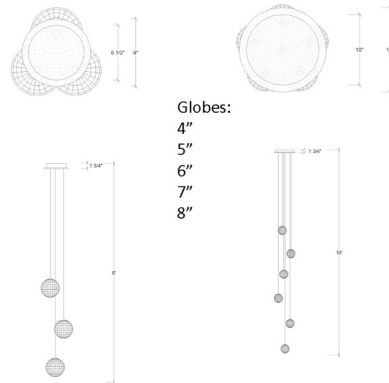

Shown in matte silver / grey

CLICK TO VIEW PRODUCT

Notes: