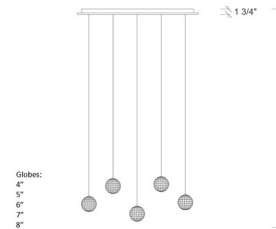

CLICK TO VIEW PRODUCT

Notes: