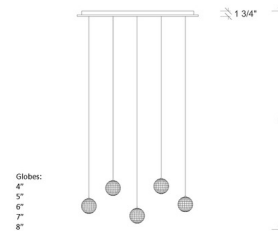

### Description

The Mod Linear Pendant strikes a balance between form and function. The glass orbs are beautifully perforated to create mesh like openings that cast dramatic shadows across your room. The Clear, Grey, or Amber glass has a finish in Matte White, Matte Silver, or Antique Bronze and is available in five sizes of globes. Canopy: 37 inch x 5 inch rectangle. UL listed. Custom drop lengths are available, please contact our Sales Team for more information.

### Specifications

COLOR	Amber
BODY FINISH	Matte Silver
WATTAGE	10W
DIMMER	Low Voltage Electronic
DIMENSIONS	40"L x 4"W x 4"H
BULB INCLUDED	5 x JC/G4 (bipin)/2W/12V LED

### Technical Information

PRODUCT DIMENSIONS	Maximum Overall Height: 60"
LAMP COLOR	2700K
LUMENS/WATT	500.00
LUMINOUS FLUX	1000 lumens

Shown in matte silver / amber

CLICK TO VIEW PRODUCT

Notes: