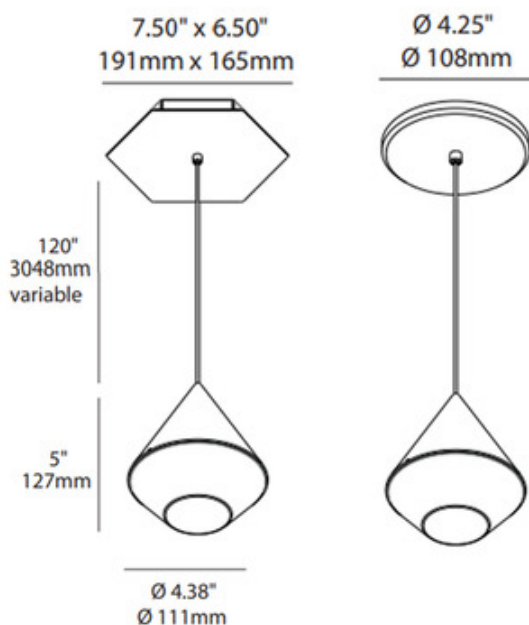

COMPANY	PROJECT	FIXTURE TYPE	APPROVED BY	DATE