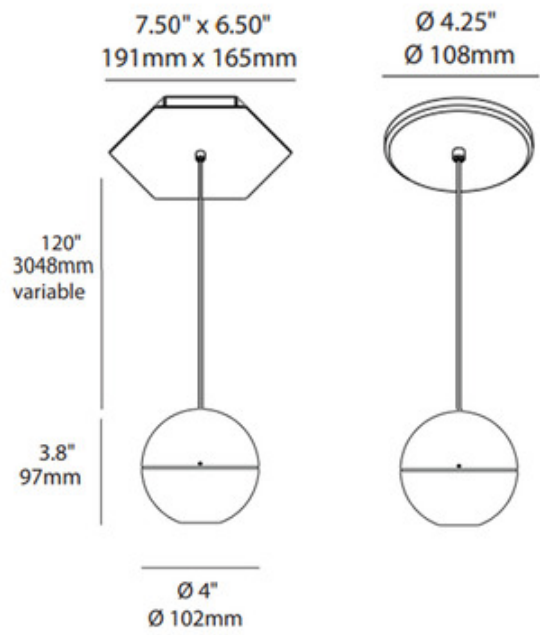

**BRAND**

Archilume

**DESCRIPTION**

The Aura Pendant is composed of an upper hemisphere crafted of aircraft-grade machined aluminum in anodized finishes with an acrylic lower portion featuring a concave frosted dome. Aura features Warm Dim LED technology, warming from 3000K to 1800K when dimmed. Hang individually or in a group to create an inspiring statement. Available with a 4.25 inch round Standard Canopy or 6.5 inch x 7.5 inch hexagonal Configurate Canopy. Configurate offers designers the opportunity to create unique compositions across the ceiling plane. Create custom compositions with perfectly placed hexagonal canopies. Includes 15W remote mounted electronic driver - suitable for operation of 1 to 3 Archilume warm dimmable fixtures. Suitable for remote mounting up to 25 feet.

*Shown in: Anodized Champagne*

<b>SHADE COLOR</b>	N/A
<b>BODY FINISH</b>	Anodized Champagne
<b>WATTAGE</b>	4W
<b>DIMMER</b>	0-10V
<b>DIMENSIONS</b>	4"W x 3.8"H
<b>INTEGRATED LED MODULE</b>	
<b>LAMP</b>	1 x LED/4W/120V LED
<i>Technical Information</i>	
<b>LUMINOUS FLUX</b>	400 lumens
<b>LUMENS/WATT</b>	100.00
<b>LAMP COLOR</b>	3000K Warm Dim
<b>COLOR RENDERING</b>	95 CRI
<b>SPEC #</b>	ARH1016909