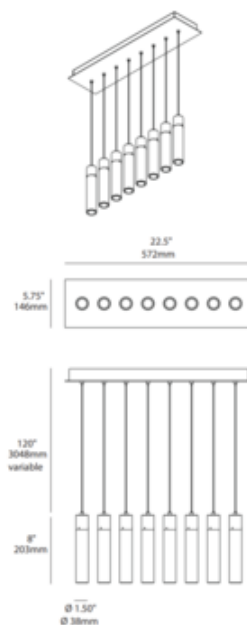

BRAND

Archilume

DESCRIPTION

The LED Linear Mini Multi-Light Pendant provides a clean layer of flattering illumination with this linear pendant configuration. The light source itself is not visible, each acrylic diffuser spreads pleasant, warm and elegant lighting that instantly enhances the space it resides in. This luminaire is ideal for creating feature accent lighting kitchen island and dining areas. Available with eight pendants. Choice of 2700K or 3000K color temperature. Anodized aluminum finish with Clear or Satin diffuse lens optic. Integral LED driver in canopy. UL listed.

Shown in: Anodized Silver / Satin

SHADE COLOR	Satin
BODY FINISH	Anodized Silver
WATTAGE	16W
DIMMER	0-10V
DIMENSIONS	22.5"L x 1.5"W x 8"H
INTEGRATED LED MODULE	
LAMP	8 x LED/2W/120V LED

Technical Information

LUMINOUS FLUX	1200 lumens
LUMENS/WATT	600.00
LAMP COLOR	2700K
COLOR RENDERING	90 CRI

SPEC # ARH1017122

COMPANY

PROJECT

FIXTURE TYPE

APPROVED BY

DATE
