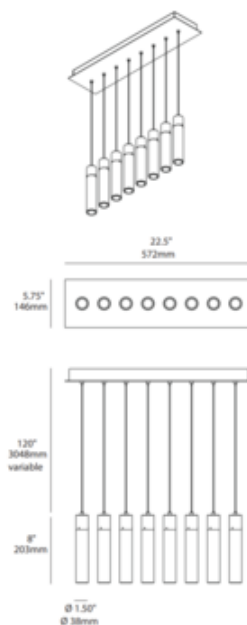

BRAND

Archilume

DESCRIPTION

The LED Linear Mini Multi-Light Pendant provides a clean layer of flattering illumination with this linear pendant configuration. The light source itself is not visible, each acrylic diffuser spreads pleasant, warm and elegant lighting that instantly enhances the space it resides in. This luminaire is ideal for creating feature accent lighting kitchen island and dining areas. Available with eight pendants. Choice of 2700K or 3000K color temperature. Anodized aluminum finish with Clear or Satin diffuse lens optic. Integral LED driver in canopy. UL listed.

Shown in: Anodized Silver / Satin

SHADE COLOR	Satin
BODY FINISH	Anodized Silver
WATTAGE	16W
DIMMER	0-10V
DIMENSIONS	22.5"L x 1.5"W x 8"H
INTEGRATED LED MODULE	
LAMP	8 x LED/2W/120V LED

Technical Information

LUMINOUS FLUX	1200 lumens
LUMENS/WATT	600.00
LAMP COLOR	2700K
COLOR RENDERING	90 CRI

SPEC # ARH1017122

COMPANY	PROJECT	FIXTURE TYPE	APPROVED BY	DATE