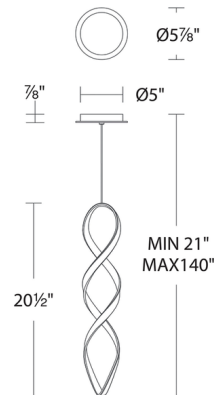

Shown in chrome / frosted

CLICK TO VIEW PRODUCT

Notes: