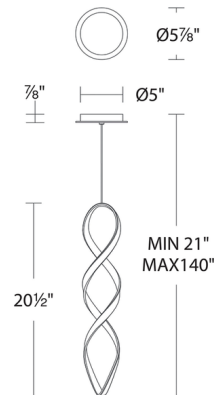

Description

The Interlace Pendant features a mesmerizing helical design, with LED light glowing through silicone frosted diffusers all along its twisting lines to provide omni-directional illumination. Suspended on a powered low-profile aircraft cable, it appears to float elegantly in space and offers a modern elegant air for your space. Hang it individually or in a series to light kitchens, bars, or dining areas. Dimmable with a TRIAC or ELV dimmer, sold separately.

Specifications

| | |
|-----------------------|--------------------------|
| COLOR | Frosted |
| BODY FINISH | Chrome |
| WATTAGE | 21W |
| DIMMER | Low Voltage Electronic |
| DIMENSIONS | 5.875"W x 20.5"H |
| INTEGRATED LED MODULE | 1 x LED/21W/120-277V LED |
| COUNTRY OF ORIGIN | China |

Technical Information

| | |
|-----------------|-------------|
| LAMP LIFE | 50000 hours |
| COLOR RENDERING | 90 CRI |
| LAMP COLOR | 3000K |
| LUMENS/WATT | 51.76 |
| LUMINOUS FLUX | 1087 lumens |

Shown in chrome / frosted