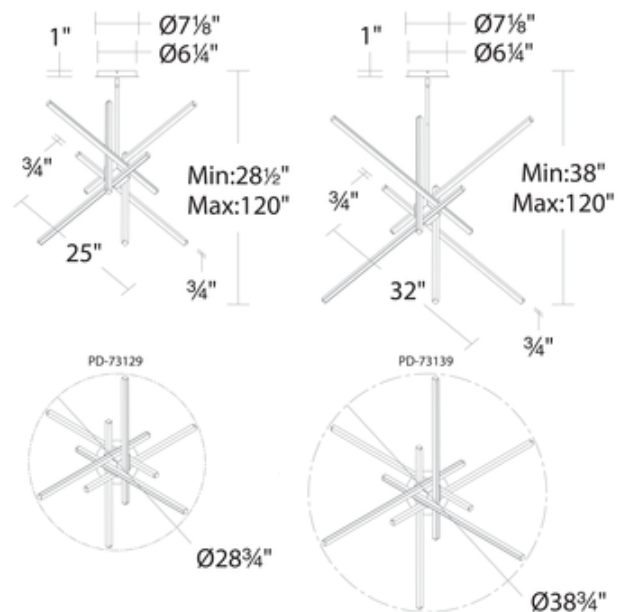

**BRAND**

WAC Lighting

**DESCRIPTION**

The Parallax LED Pendant features rotatable light bars to create a custom desired look. Includes an Aluminum body and a Polycarbonate diffuser. Driver is concealed within canopy. Can be mounted on a sloped ceiling. Dimmable 100-10% with ELV and TRIAC or 100-5% with 0-10V dimming.

Shown in: Black / White

<b>SHADE COLOR</b>	White
<b>BODY FINISH</b>	Black
<b>WATTAGE</b>	37W
<b>DIMMER</b>	Low Voltage Electronic
<b>DIMENSIONS</b>	29"W x 29"H
<b>INTEGRATED LED MODULE</b>	
<b>LAMP</b>	LED/37W/120-277V LED

*Technical Information*

<b>LUMINOUS FLUX</b>	1302 lumens
<b>LUMENS/WATT</b>	35.19
<b>LAMP COLOR</b>	3000K
<b>COLOR RENDERING</b>	90 CRI
<b>BEAM SPREAD</b>	Flood
<b>LAMP LIFE</b>	50000 hours

**SPEC #** WAC1017226