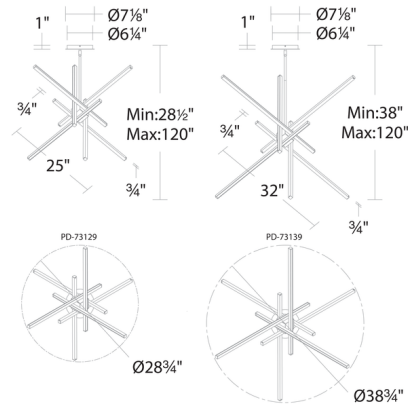

### Description

The Parallax LED Pendant features rotatable light bars to create a custom desired look. Includes an Aluminum body and a Polycarbonate diffuser. Driver is concealed within canopy. Can be mounted on a sloped ceiling. Dimmable 100-10% with ELV and TRIAC or 100-5% with 0-10V dimming.

### Specifications

COLOR	White
BODY FINISH	Brushed Nickel
WATTAGE	37W
DIMMER	Low Voltage Electronic
DIMENSIONS	29"W x 29"H
INTEGRATED LED MODULE	LED/37W/120-277V LED
COUNTRY OF ORIGIN	China

### Technical Information

LAMP LIFE	50000 hours
BEAM SPREAD	Flood
COLOR RENDERING	90 CRI
LAMP COLOR	3000K
LUMENS/WATT	35.19
LUMINOUS FLUX	1302 lumens

Shown in brushed nickel / white

CLICK TO VIEW PRODUCT