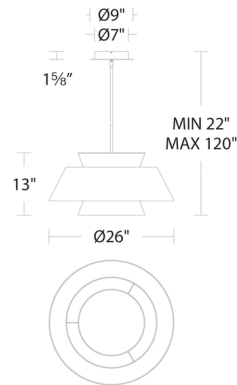

PD-75126

Specifications

COLOR	Beige
BODY FINISH	Black
WATTAGE	25W
DIMMER	Low Voltage Electronic
DIMENSIONS	26"W x 13"H
INTEGRATED LED MODULE	LED/25W/120-277V LED
COUNTRY OF ORIGIN	China

Technical Information

PRODUCT DIMENSIONS	Downrod Length: (3) 12 inch + (1) 6 inch
LAMP LIFE	54000 hours
BEAM SPREAD	Flood
COLOR RENDERING	90 CRI
LAMP COLOR	3000K
LUMENS/WATT	34.96
LUMINOUS FLUX	874 lumens

CLICK TO VIEW PRODUCT

Notes: