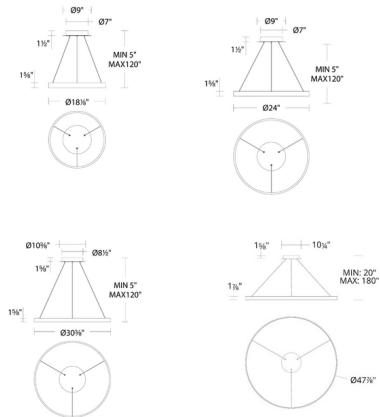

Specifications

COLOR White
 BODY FINISH Black
 WATTAGE 35W
 DIMMER Low Voltage Electronic
 DIMENSIONS 18.125"W x 1.625"H
 INTEGRATED LED MODULE 1 x LED/35W/120V LED
 COUNTRY OF ORIGIN China

Technical Information

LAMP LIFE 50000 hours
 COLOR RENDERING 90 CRI
 LAMP COLOR 3000K
 LUMENS/WATT 13.31
 LUMINOUS FLUX 466 lumens

Shown in black / white

CLICK TO VIEW PRODUCT

Notes: