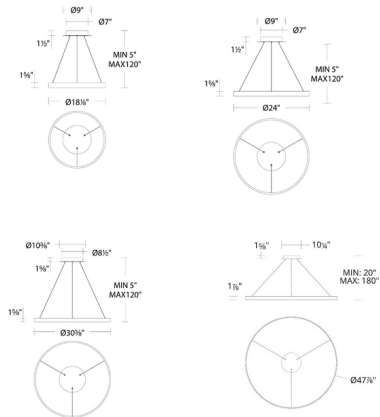

### Specifications

COLOR	White
BODY FINISH	Black
WATTAGE	35W
DIMMER	Low Voltage Electronic
DIMENSIONS	18.125"W x 1.625"H
INTEGRATED LED MODULE	1 x LED/35W/120V LED
COUNTRY OF ORIGIN	China

### Technical Information

LAMP LIFE	50000 hours
COLOR RENDERING	90 CRI
LAMP COLOR	3000K
LUMENS/WATT	13.31
LUMINOUS FLUX	466 lumens

Shown in black / white

CLICK TO VIEW PRODUCT

Notes: