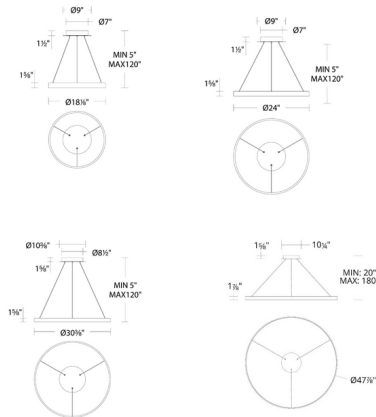

Shown in black / white

Specifications

COLOR	White
BODY FINISH	Black
WATTAGE	35W
DIMMER	Low Voltage Electronic
DIMENSIONS	18.125"W x 1.625"H
INTEGRATED LED MODULE	1 x LED/35W/120V LED
COUNTRY OF ORIGIN	China