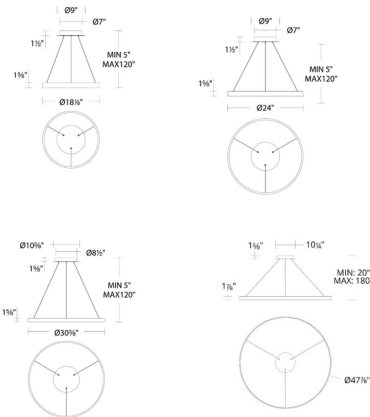

Specifications

COLOR	White
BODY FINISH	Brushed Aluminum
WATTAGE	49W
DIMMER	Low Voltage Electronic
DIMENSIONS	24"W x 1.625"H
INTEGRATED LED MODULE	1 x LED/49W/120V LED
COUNTRY OF ORIGIN	China

Technical Information

LAMP LIFE	50000 hours
COLOR RENDERING	90 CRI
LAMP COLOR	3000K
LUMENS/WATT	35.20
LUMINOUS FLUX	1725 lumens

Shown in brushed aluminum / white

CLICK TO VIEW PRODUCT

Notes: