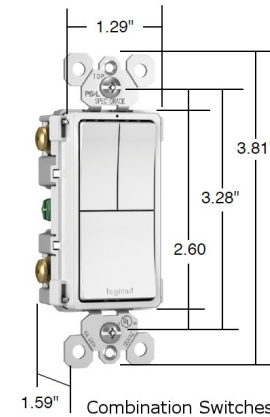

Combination Switches

Specifications

COLOR	N/A
BODY FINISH	Nickel
WATTAGE	N/A
DIMMER	N/A
DIMENSIONS	1.43"W x 3.81"H x 1.29"D
BULB	N/A

CLICK TO VIEW PRODUCT

Notes: