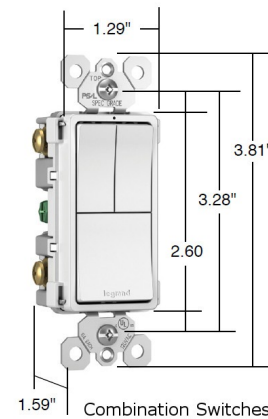

Description

The 2-Module Switch and 15 Amp Outlet features a combination switch (operable in both single pole and 3-way applications) and tamper-resistant outlet with shutter system that prevents improper insertion of foreign objects. Replaces a standard switch/outlet. Available in White, Black, Ivory, Light Almond, Gray, Brown, Dark Bronze and Nickel. UL listed. NOTE: RADIANT SCREWLESS WALL PLATE SOLD SEPARATELY.

Shown in grey

Specifications

COLOR	N/A
BODY FINISH	Grey
WATTAGE	N/A
DIMMER	N/A
DIMENSIONS	1.43"W x 3.81"H x 1.29"D
BULB	N/A

CLICK TO VIEW PRODUCT

Notes: