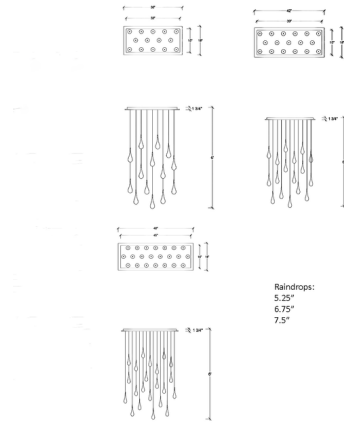

### Description

The Raindrop Rectangular Chandelier brings a bold, clean elegance to your interior space. Glass is blown into smooth teardrop shapes, no two are alike, casting a bright sparkle across your room. Glass comes in Amber, Clear, or Grey glass in a variety of finishes. Raindrops are available in three sizes and come in 14 light, 17 light, and 22 light options. Canopy: sizes are listed on line drawing. UL listed. Custom drop lengths are available, please contact our Sales Team for more information.

### Specifications

COLOR . . . . . Amber  
 BODY FINISH . . . . . Matte Silver  
 WATTAGE . . . . . 28W  
 DIMMER . . . . . Low Voltage Electronic  
 DIMENSIONS . . . . . 2"W x 5.25"H  
 BULB INCLUDED . . . . . 14 x JC/G4 (bipin)/2W/12V LED

### Technical Information

PRODUCT DIMENSIONS . . . . . Adjustable Cable Length: 60"  
 COLOR RENDERING . . . . . 80 CRI  
 LAMP COLOR . . . . . 2700K  
 LUMENS/WATT . . . . . 1,400.00  
 LUMINOUS FLUX . . . . . 2800 lumens