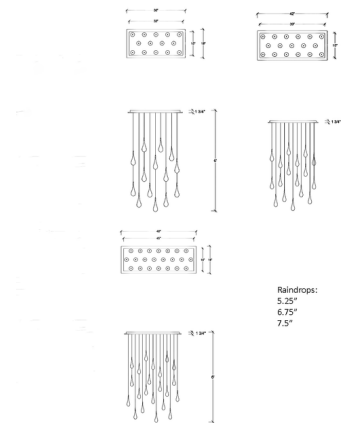

CLICK TO VIEW PRODUCT

Notes: