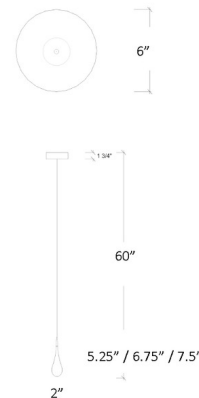

### Description

The Raindrop Pendant brings a clean elegance to your interior space. Glass is blown into a smooth teardrop shape, no two are alike. Glass comes in Amber, Clear, or Grey glass with a finish in Chrome, Brushed Nickel, Brushed Brass, Antique Bronze, Matte Silver or Matte White. Available in three sizes. Canopy: 6 inch diameter. UL listed. Custom drop lengths are available, please contact our Sales Team for more information.

### Specifications

COLOR . . . . . Amber  
BODY FINISH . . . . . Chrome  
WATTAGE . . . . . 2W  
DIMMER . . . . . Low Voltage Electronic  
DIMENSIONS . . . . . 2"W x 5.25"H  
BULB INCLUDED . . . . . 1 x JC/G4 (bipin)/2W/12V LED

### Technical Information

PRODUCT DIMENSIONS . . . . . Adjustable Cable Length: 60"  
LAMP COLOR . . . . . 2700K  
LUMENS/WATT . . . . . 100.00  
LUMINOUS FLUX . . . . . 200 lumens

Shown in chrome / amber