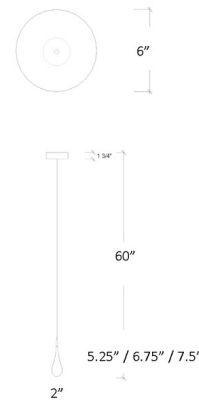

Shown in chrome / amber

CLICK TO VIEW PRODUCT

Notes: