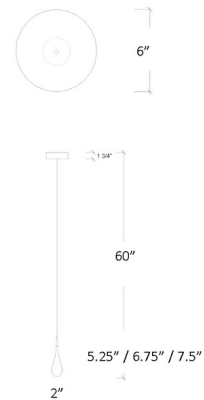

Shown in chrome / amber

CLICK TO VIEW PRODUCT

Notes: