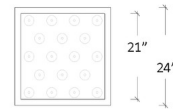

Specifications

COLOR Grey
BODY FINISH Matte Silver
WATTAGE 36W
DIMMER Low Voltage Electronic
DIMENSIONS 2"W x 5.25"H
BULB INCLUDED 18 x JC/G4 (bipin)/2W/12V LED

Technical Information

COLOR RENDERING 80 CRI
LAMP COLOR 2700K
LUMENS/WATT 1,800.00
LUMINOUS FLUX 3600 lumens

Shown in matte silver / grey

Raindrop:
5.25"
6.75"
7.5"

CLICK TO VIEW PRODUCT

Notes: