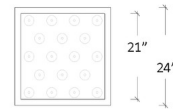

Specifications

COLOR Grey
 BODY FINISH Matte Silver
 WATTAGE 36W
 DIMMER Low Voltage Electronic
 DIMENSIONS 2"W x 5.25"H
 BULB INCLUDED 18 x JC/G4 (bipin)/2W/12V LED

Technical Information

COLOR RENDERING 80 CRI
 LAMP COLOR 2700K
 LUMENS/WATT 1,800.00
 LUMINOUS FLUX 3600 lumens

Shown in matte silver / grey

Raindrop:
5.25"
6.75"
7.5"

CLICK TO VIEW PRODUCT

Notes: