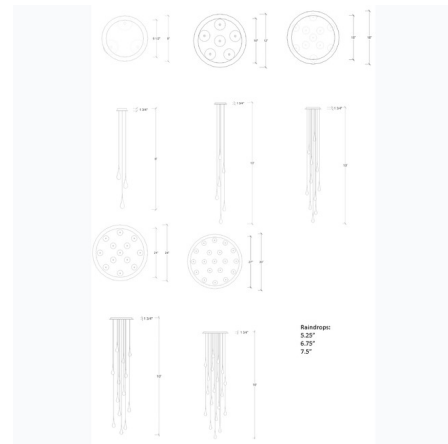

Shown in matte silver / clear

CLICK TO VIEW PRODUCT

Notes: