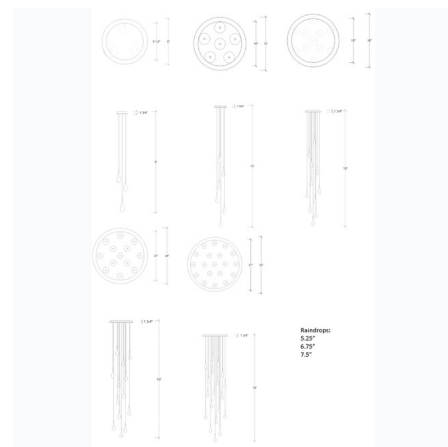

Shown in matte silver / clear

CLICK TO VIEW PRODUCT

Notes: