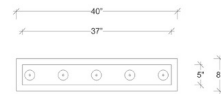

CLICK TO VIEW PRODUCT

Notes: