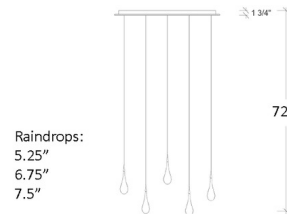

CLICK TO VIEW PRODUCT

Notes: