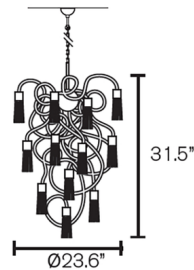

By Brand Van Egmond

Description

The Sultans of Swing Conical Chandelier brings an imperial elegance to your interior space. This piece combines elements from the Broom collection and bold twisted steel lines to create a strong and fluid visual masterpiece. Includes a 6.29 inch ceiling cover plate. NOTE - All sizes require a special rated junction box for fixtures weighing over 50 pounds.

Shown in nickel

Specifications

COLOR	N/A
BODY FINISH	Nickel
WATTAGE	70W
DIMMER	Standard 120V
DIMENSIONS	31.5"W x 39.4"H
BULB NOT INCLUDED	14 x B10/Candelabra (E12)/5W/120V LED
OTHER BULB OPTIONS	14 x B10/Candelabra (E12)/120V Incandescent
COUNTRY OF ORIGIN	Netherlands