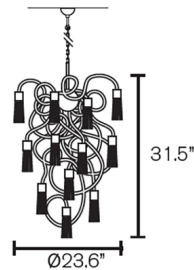

### Specifications

COLOR	N/A
BODY FINISH	Nickel
WATTAGE	70W
DIMMER	Standard 120V
DIMENSIONS	31.5"W x 39.4"H
BULB NOT INCLUDED	14 x B10/Candelabra (E12)/5W/120V LED
OTHER BULB OPTIONS	14 x B10/Candelabra (E12)/120V Incandescent
COUNTRY OF ORIGIN	Netherlands