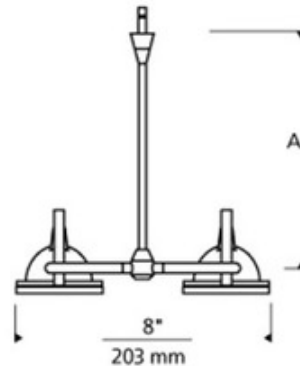

Freejack Elton Adjustable Double Head

Description:

Freejack Elton adjustable double head tilts and rotates infinitely. Integral louver lens holders can hold a single glass lens (sold separately) or an eggcrate louver (two included). Available in stem lengths of 3, 6, 12, 18 or 24 inches. Finish available in Satin Nickel or Antique Bronze. Two low voltage MR16 lamps of up to 35 watts each (not included). Includes Freejack connector. Directional light distribution. ETL listed. 8 inch width. Requires canopy for use as a monopoint, sold separately.

Shown in: Satin Nickel

List Price: \$287.50
Our Price: \$230.00

Shade Color: N/A
Body Finish: Satin Nickel
Lamp: 2 x MR16/GU5.3 (bipin)/35W/12V Halogen
 1 x MR16/GU5.3 (bipin)/12V LED
Wattage: 35W
Dimmer: Dimmable
Dimensions: 3"H x 8"W