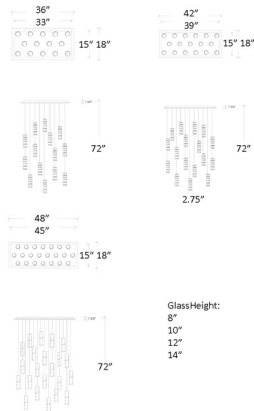

### Description

The Tamar Rectangular Multi-Light Chandelier brings a decorative elegance to your interior space. Ropes of drizzled glass in Clear, Amber, Frost, or Grey brings a warm texture to your room, while a thin inner layer of glass, in each slim cylinder, adds an extra layer of beauty. Pendant hardware in Silver. Canopy finish in Matte Silver, Matte White, or Antique Bronze. Glass shades available in four sizes in 14 light, 17 light, and 22 light configurations. Includes canopy and dimmable power supply. Canopy sizes are listed on the line drawing. UL listed. Custom drop lengths are available, please contact our Sales Team for more information.

### Specifications

COLOR . . . . . Amber  
 BODY FINISH . . . . . Matte Silver  
 WATTAGE . . . . . 28W  
 DIMMER . . . . . Low Voltage Electronic  
 DIMENSIONS . . . . . 36"L x 2.75"W x 8"H  
 BULB INCLUDED . . . . . 14 x JC/G4 (bipin)/2W/12V LED

### Technical Information

PRODUCT DIMENSIONS . . . . . Maximum Overall Height: 72"  
 LAMP COLOR . . . . . 2700K  
 LUMENS/WATT . . . . . 1,400.00  
 LUMINOUS FLUX . . . . . 2800 lumens

Shown in matte silver / amber