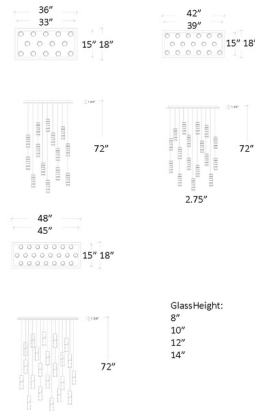

Lightology

lightology.com
866-954-4489
04-05-26

Project: _____
 Company: _____
 Location: _____ Fixture Type: _____
 SPEC #: **SHK1017935**
 Approved On: _____ Approved By: _____

Tamar Rectangular Multi-Light Chandelier By Shakuff

Description

The Tamar Rectangular Multi-Light Chandelier brings a decorative elegance to your interior space. Ropes of drizzled glass in Clear, Amber, Frost, or Grey brings a warm texture to your room, while a thin inner layer of glass, in each slim cylinder, adds an extra layer of beauty. Pendant hardware in Silver. Canopy finish in Matte Silver, Matte White, or Antique Bronze. Glass shades available in four sizes in 14 light, 17 light, and 22 light configurations. Includes canopy and dimmable power supply. Canopy sizes are listed on the line drawing. UL listed. Custom drop lengths are available, please contact our Sales Team for more information.

Shown in matte silver / amber

Specifications

COLOR	Amber
BODY FINISH	Matte Silver
WATTAGE	28W
DIMMER	Low Voltage Electronic
DIMENSIONS	36"L x 2.75"W x 8"H
BULB INCLUDED	14 x JC/G4 (bipin)/2W/12V LED

Technical Information

PRODUCT DIMENSIONS	Maximum Overall Height: 72"
LAMP COLOR	2700K
LUMENS/WATT	1,400.00
LUMINOUS FLUX	2800 lumens

CLICK TO VIEW PRODUCT

Notes: