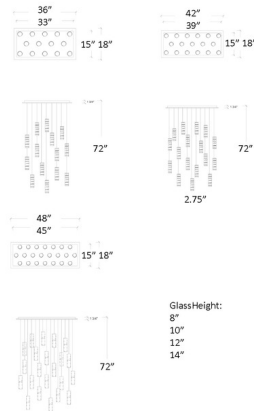

### Description

The Tamar Rectangular Multi-Light Chandelier brings a decorative elegance to your interior space. Ropes of drizzled glass in Clear, Amber, Frost, or Grey brings a warm texture to your room, while a thin inner layer of glass, in each slim cylinder, adds an extra layer of beauty. Pendant hardware in Silver. Canopy finish in Matte Silver, Matte White, or Antique Bronze. Glass shades available in four sizes in 14 light, 17 light, and 22 light configurations. Includes canopy and dimmable power supply. Canopy sizes are listed on the line drawing. UL listed. Custom drop lengths are available, please contact our Sales Team for more information.

### Specifications

COLOR	Amber
BODY FINISH	Matte Silver
WATTAGE	28W
DIMMER	Low Voltage Electronic
DIMENSIONS	36"L x 2.75"W x 8"H
BULB INCLUDED	14 x JC/G4 (bipin)/2W/12V LED

### Technical Information

PRODUCT DIMENSIONS	Maximum Overall Height: 72"
LAMP COLOR	2700K
LUMENS/WATT	1,400.00
LUMINOUS FLUX	2800 lumens

CLICK TO VIEW PRODUCT

Notes: