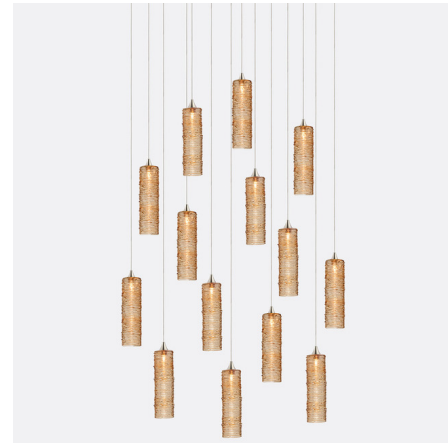

## Tamar Rectangular Multi-Light Chandelier By Shakuff

### Description

The Tamar Rectangular Multi-Light Chandelier brings a decorative elegance to your interior space. Ropes of drizzled glass in Clear, Amber, Frost, or Grey brings a warm texture to your room, while a thin inner layer of glass, in each slim cylinder, adds an extra layer of beauty. Pendant hardware in Silver. Canopy finish in Matte Silver, Matte White, or Antique Bronze. Glass shades available in four sizes in 14 light, 17 light, and 22 light configurations. Includes canopy and dimmable power supply. Canopy sizes are listed on the line drawing. UL listed. Custom drop lengths are available, please contact our Sales Team for more information.

### Specifications

COLOR . . . . . Amber  
 BODY FINISH . . . . . Matte Silver  
 WATTAGE . . . . . 28W  
 DIMMER . . . . . Low Voltage Electronic  
 DIMENSIONS . . . . . 36"L x 2.75"W x 8"H  
 BULB INCLUDED . . . . . 14 x JC/G4 (bipin)/2W/12V LED

### Technical Information

PRODUCT DIMENSIONS . . . . . Maximum Overall Height: 72"  
 LAMP COLOR . . . . . 2700K  
 LUMENS/WATT . . . . . 1,400.00  
 LUMINOUS FLUX . . . . . 2800 lumens

Shown in matte silver / amber