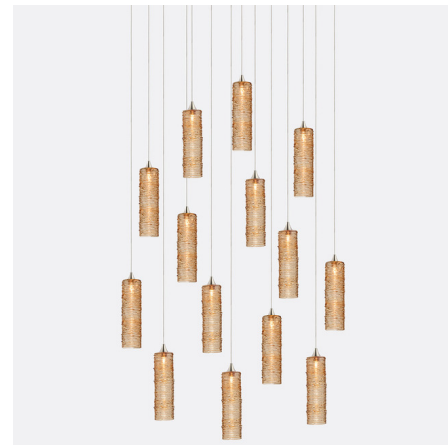

## Tamar Rectangular Multi-Light Chandelier By Shakuff

### Description

The Tamar Rectangular Multi-Light Chandelier brings a decorative elegance to your interior space. Ropes of drizzled glass in Clear, Amber, Frost, or Grey brings a warm texture to your room, while a thin inner layer of glass, in each slim cylinder, adds an extra layer of beauty. Pendant hardware in Silver. Canopy finish in Matte Silver, Matte White, or Antique Bronze. Glass shades available in four sizes in 14 light, 17 light, and 22 light configurations. Includes canopy and dimmable power supply. Canopy sizes are listed on the line drawing. UL listed. Custom drop lengths are available, please contact our Sales Team for more information.

Shown in matte silver / amber

### Technical Information

PRODUCT DIMENSIONS	Maximum Overall Height: 72"
LAMP COLOR	2700K
LUMENS/WATT	1,400.00
LUMINOUS FLUX	2800 lumens

CLICK TO VIEW PRODUCT

Notes: