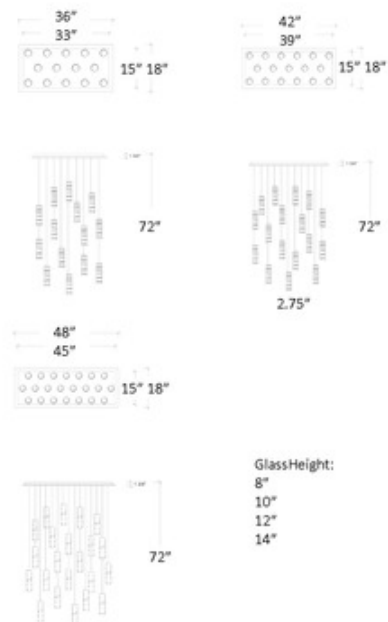

BRAND

Shakuff

DESCRIPTION

The Tamar Rectangular Multi-Light Chandelier brings a decorative elegance to your interior space. Ropes of drizzled glass in Clear, Amber, Frost, or Grey brings a warm texture to your room, while a thin inner layer of glass, in each slim cylinder, adds an extra layer of beauty. Pendant hardware in Silver. Canopy finish in Matte Silver, Matte White, or Antique Bronze. Glass shades available in four sizes in 14 light, 17 light, and 22 light configurations. Includes canopy and dimmable power supply. Canopy sizes are listed on the line drawing. UL listed. Custom drop lengths are available, please contact our Sales Team for more information.

Shown in: Matte Silver / Amber

SHADE COLOR	Amber
BODY FINISH	Matte Silver
WATTAGE	28W
DIMMER	Low Voltage Electronic
DIMENSIONS	36"L x 2.75"W x 8"H
BULB NOT INCLUDED	
LAMP	14 x LED/G4 (bipin)/2W/12V LED

Technical Information

LAMP COLOR	2700K
PRODUCT DIMENSIONS	Maximum Overall Height: 72"

SPEC # SHK1017935

COMPANY	PROJECT	FIXTURE TYPE	APPROVED BY	DATE