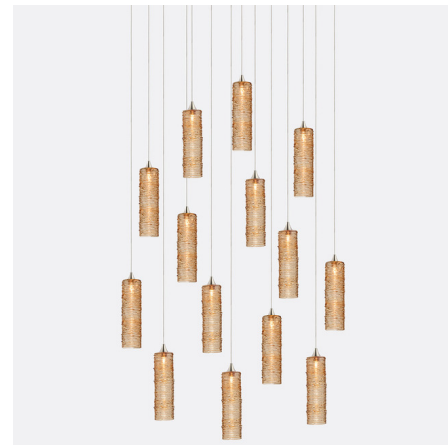

Lightology

lightology.com
866-954-4489
04-05-26

Project: _____
 Company: _____
 Location: _____ Fixture Type: _____
 SPEC #: **SHK1017935**
 Approved On: _____ Approved By: _____

Tamar Rectangular Multi-Light Chandelier By Shakuff

Description

The Tamar Rectangular Multi-Light Chandelier brings a decorative elegance to your interior space. Ropes of drizzled glass in Clear, Amber, Frost, or Grey brings a warm texture to your room, while a thin inner layer of glass, in each slim cylinder, adds an extra layer of beauty. Pendant hardware in Silver. Canopy finish in Matte Silver, Matte White, or Antique Bronze. Glass shades available in four sizes in 14 light, 17 light, and 22 light configurations. Includes canopy and dimmable power supply. Canopy sizes are listed on the line drawing. UL listed. Custom drop lengths are available, please contact our Sales Team for more information.

Shown in matte silver / amber

Specifications

COLOR	Amber
BODY FINISH	Matte Silver
WATTAGE	28W
DIMMER	Low Voltage Electronic
DIMENSIONS	36"L x 2.75"W x 8"H
BULB INCLUDED	14 x JC/G4 (bipin)/2W/12V LED

Technical Information

PRODUCT DIMENSIONS	Maximum Overall Height: 72"
LAMP COLOR	2700K
LUMENS/WATT	1,400.00
LUMINOUS FLUX	2800 lumens

CLICK TO VIEW PRODUCT

Notes: