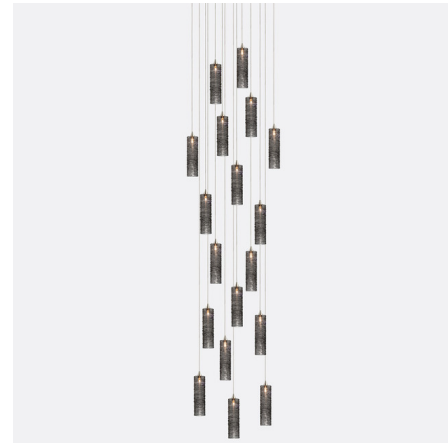

Lightology

lightology.com
866-954-4489
07-04-26

Project: _____

Company: _____

Location: _____ Fixture Type: _____

SPEC #: **SHK1018040**

Approved On: _____ Approved By: _____

Tamar Square Multi-Light Chandelier By Shakuff

Description

The Tamar Square 18-Light Chandelier brings a decorative elegance to your interior space. Ropes of drizzled glass in Clear, Amber, Frost, or Grey brings a warm texture to your room, while a thin inner layer of glass in each slim cylinder adds an extra layer of beauty. Pendant hardware in Silver. Canopy finish in Matte Silver, Matte White, or Antique Bronze. Glass shades available in four sizes. Includes canopy and dimmable power supply. Canopy: 21 inch square. UL listed. Custom drop lengths are available, please contact our Sales Team for more information.

Specifications

COLOR Grey
BODY FINISH Matte Silver
WATTAGE 36W
DIMMER Low Voltage Electronic
DIMENSIONS 2.75"W x 8"H
BULB INCLUDED 18 x JC/G4 (bipin)/2W/12V LED

Technical Information

PRODUCT DIMENSIONS Maximum Overall Height: 120"
LAMP COLOR 2700K
LUMENS/WATT 1,800.00
LUMINOUS FLUX 3600 lumens

Shown in matte silver / grey

CLICK TO VIEW PRODUCT

Notes: