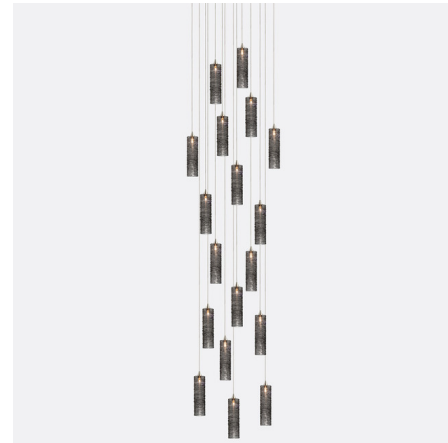

Lightology

lightology.com
866-954-4489
04-21-26

Project: _____
 Company: _____
 Location: _____ Fixture Type: _____
 SPEC #: **SHK1018040**
 Approved On: _____ Approved By: _____

Tamar Square Multi-Light Chandelier By Shakuff

Description

The Tamar Square 18-Light Chandelier brings a decorative elegance to your interior space. Ropes of drizzled glass in Clear, Amber, Frost, or Grey brings a warm texture to your room, while a thin inner layer of glass in each slim cylinder adds an extra layer of beauty. Pendant hardware in Silver. Canopy finish in Matte Silver, Matte White, or Antique Bronze. Glass shades available in four sizes. Includes canopy and dimmable power supply. Canopy: 21 inch square. UL listed. Custom drop lengths are available, please contact our Sales Team for more information.

Specifications

COLOR Grey
 BODY FINISH Matte Silver
 WATTAGE 36W
 DIMMER Low Voltage Electronic
 DIMENSIONS 2.75"W x 8"H
 BULB INCLUDED 18 x JC/G4 (bipin)/2W/12V LED

Technical Information

PRODUCT DIMENSIONS Maximum Overall Height: 120"
 LAMP COLOR 2700K
 LUMENS/WATT 1,800.00
 LUMINOUS FLUX 3600 lumens

Shown in matte silver / grey

CLICK TO VIEW PRODUCT

Notes: