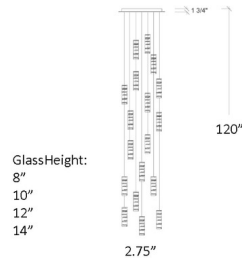

CLICK TO VIEW PRODUCT

Notes: