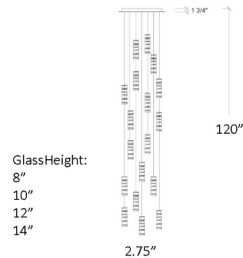

CLICK TO VIEW PRODUCT

Notes: