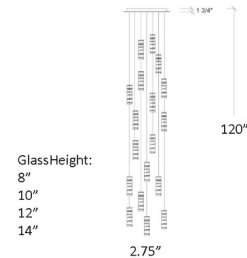

CLICK TO VIEW PRODUCT

Notes: