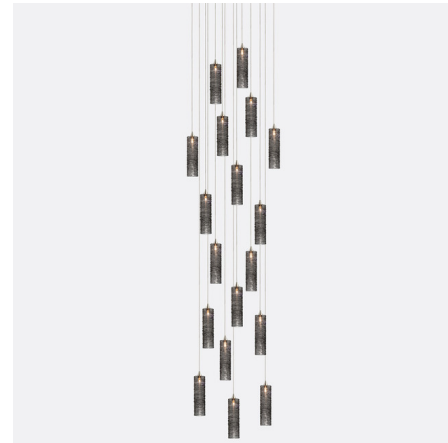

Lightology

lightology.com
866-954-4489
07-04-26

Project: _____
 Company: _____
 Location: _____ Fixture Type: _____
 SPEC #: **SHK1018040**
 Approved On: _____ Approved By: _____

Tamar Square Multi-Light Chandelier By Shakuff

Description

The Tamar Square 18-Light Chandelier brings a decorative elegance to your interior space. Ropes of drizzled glass in Clear, Amber, Frost, or Grey brings a warm texture to your room, while a thin inner layer of glass in each slim cylinder adds an extra layer of beauty. Pendant hardware in Silver. Canopy finish in Matte Silver, Matte White, or Antique Bronze. Glass shades available in four sizes. Includes canopy and dimmable power supply. Canopy: 21 inch square. UL listed. Custom drop lengths are available, please contact our Sales Team for more information.

Specifications

COLOR Grey
 BODY FINISH Matte Silver
 WATTAGE 36W
 DIMMER Low Voltage Electronic
 DIMENSIONS 2.75"W x 8"H
 BULB INCLUDED 18 x JC/G4 (bipin)/2W/12V LED

Technical Information

PRODUCT DIMENSIONS Maximum Overall Height: 120"
 LAMP COLOR 2700K
 LUMENS/WATT 1,800.00
 LUMINOUS FLUX 3600 lumens

Shown in matte silver / grey

CLICK TO VIEW PRODUCT

Notes: