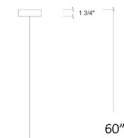

### Specifications

COLOR . . . . . Clear  
BODY FINISH . . . . . Brushed Nickel  
WATTAGE . . . . . 2W  
DIMMER . . . . . Low Voltage Electronic  
DIMENSIONS . . . . . 2.75"W x 8"H  
BULB INCLUDED . . . . . 1 x JC/G4 (bipin)/2W/12V LED

### Technical Information

PRODUCT DIMENSIONS . . . . . Adjustable Cable Length: 60"  
LAMP COLOR . . . . . 2700K  
LUMENS/WATT . . . . . 100.00  
LUMINOUS FLUX . . . . . 200 lumens

Shown in brushed nickel / clear

Glass Height:  
8"  
10"  
12"  
14"

2.75"

CLICK TO VIEW PRODUCT

Notes: