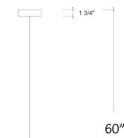

### Specifications

COLOR . . . . . Clear  
BODY FINISH . . . . . Brushed Nickel  
WATTAGE . . . . . 2W  
DIMMER . . . . . Low Voltage Electronic  
DIMENSIONS . . . . . 2.75"W x 8"H  
BULB INCLUDED . . . . . 1 x JC/G4 (bipin)/2W/12V LED

### Technical Information

PRODUCT DIMENSIONS . . . . . Adjustable Cable Length: 60"  
LAMP COLOR . . . . . 2700K  
LUMENS/WATT . . . . . 100.00  
LUMINOUS FLUX . . . . . 200 lumens

Shown in brushed nickel / clear

Glass Height:  
8"  
10"  
12"  
14"  
2.75"

CLICK TO VIEW PRODUCT

Notes: