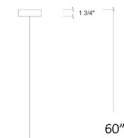

Glass Height:
8"
10"
12"
14"

2.75"