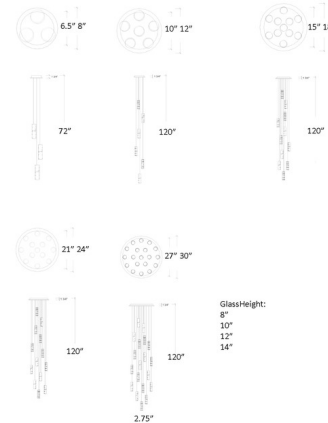

CLICK TO VIEW PRODUCT

Notes: