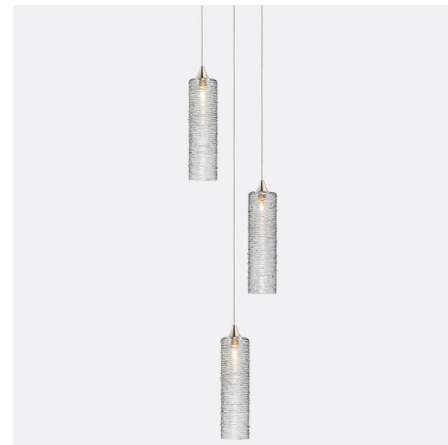

Lightology

lightology.com
866-954-4489
04-14-26

Project: _____
 Company: _____
 Location: _____ Fixture Type: _____
 SPEC #: **SHK1018202**
 Approved On: _____ Approved By: _____

Tamar Round Multi-Light Chandelier By Shakuff

Description

The Tamar Round Multi-Light Chandelier brings a decorative elegance to your interior space. Ropes of drizzled glass in Clear, Amber, Frost, or Grey brings a warm texture to your room, while a thin inner layer of glass, in each slim cylinder, adds an extra layer of beauty. Finished in Matte Silver, Antique Bronze, or Matte White. Glass shades available in four sizes. Offered in 3 light, 6 light, 11 light, 13 light, and 19 light configurations. Pendant hardware in Silver. Canopy finish in Matte Silver, Matte White, or Antique Bronze. Includes canopy and dimmable power supply. Canopy sizes are listed on the line drawing. UL listed. Custom drop lengths are available, please contact our Sales Team for more information.

Specifications

COLOR Clear
 BODY FINISH Matte Silver
 WATTAGE 6W
 DIMMER Low Voltage Electronic
 DIMENSIONS 8"W x 8"H
 BULB INCLUDED 3 x JC/G4 (bipin)/2W/12V LED

Technical Information

LAMP COLOR 2700K
 LUMENS/WATT 300.00
 LUMINOUS FLUX 600 lumens

Shown in matte silver / clear

CLICK TO VIEW PRODUCT

Notes: