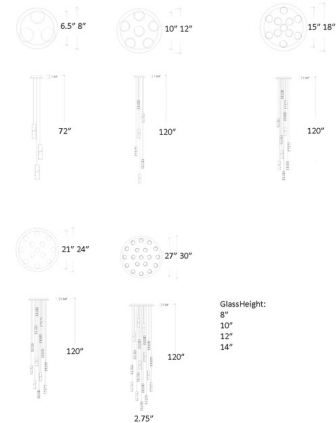

### Description

The Tamar Round Multi-Light Chandelier brings a decorative elegance to your interior space. Ropes of drizzled glass in Clear, Amber, Frost, or Grey brings a warm texture to your room, while a thin inner layer of glass, in each slim cylinder, adds an extra layer of beauty. Finished in Matte Silver, Antique Bronze, or Matte White. Glass shades available in four sizes. Offered in 3 light, 6 light, 11 light, 13 light, and 19 light configurations. Pendant hardware in Silver. Canopy finish in Matte Silver, Matte White, or Antique Bronze. Includes canopy and dimmable power supply. Canopy sizes are listed on the line drawing. UL listed. Custom drop lengths are available, please contact our Sales Team for more information.

### Specifications

COLOR . . . . . Clear  
 BODY FINISH . . . . . Matte Silver  
 WATTAGE . . . . . 6W  
 DIMMER . . . . . Low Voltage Electronic  
 DIMENSIONS . . . . . 8"W x 8"H  
 BULB INCLUDED . . . . . 3 x JC/G4 (bipin)/2W/12V LED

### Technical Information

LAMP COLOR . . . . . 2700K  
 LUMENS/WATT . . . . . 300.00  
 LUMINOUS FLUX . . . . . 600 lumens

Shown in matte silver / clear

Notes:

CLICK TO VIEW PRODUCT