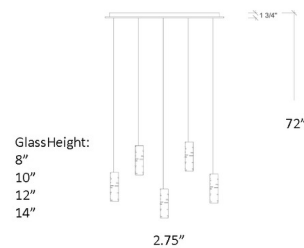

Description

The Tamar Linear 5-Light Chandelier brings a decorative elegance to your interior space. Ropes of drizzled glass in Clear, Amber, Frost, or Grey brings a warm texture to your room, while a thin inner layer of glass in each slim cylinder adds an extra layer of beauty. Pendant hardware in Silver. Canopy finish in Matte Silver, Matte White, or Antique Bronze. Glass shades available in four sizes. Includes canopy and dimmable power supply. Canopy: 37 inch x 5 inch rectangle. UL listed. Custom drop lengths are available, please contact our Sales Team for more information.

Shown in matte silver / amber

Specifications

COLOR	Amber
BODY FINISH	Matte Silver
WATTAGE	10W
DIMMER	Low Voltage Electronic
DIMENSIONS	40"L x 2.75"W x 8"H
BULB INCLUDED	5 x JC/G4 (bipin)/2W/12V LED

Technical Information

PRODUCT DIMENSIONS	Maximum Overall Height: 72"
LAMP COLOR	2700K
LUMENS/WATT	500.00
LUMINOUS FLUX	1000 lumens

CLICK TO VIEW PRODUCT

Notes: