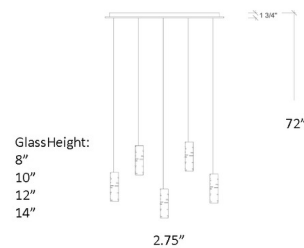

By Shakuff

Description

The Tamar Linear 5-Light Chandelier brings a decorative elegance to your interior space. Ropes of drizzled glass in Clear, Amber, Frost, or Grey brings a warm texture to your room, while a thin inner layer of glass in each slim cylinder adds an extra layer of beauty. Pendant hardware in Silver. Canopy finish in Matte Silver, Matte White, or Antique Bronze. Glass shades available in four sizes. Includes canopy and dimmable power supply. Canopy: 37 inch x 5 inch rectangle. UL listed. Custom drop lengths are available, please contact our Sales Team for more information.

Shown in matte silver / amber

Specifications

COLOR	Amber
BODY FINISH	Matte Silver
WATTAGE	10W
DIMMER	Low Voltage Electronic
DIMENSIONS	40"L x 2.75"W x 8"H
BULB INCLUDED	5 x JC/G4 (bipin)/2W/12V LED

Technical Information

PRODUCT DIMENSIONS	Maximum Overall Height: 72"
LAMP COLOR	2700K
LUMENS/WATT	500.00
LUMINOUS FLUX	1000 lumens

CLICK TO VIEW PRODUCT

Notes: