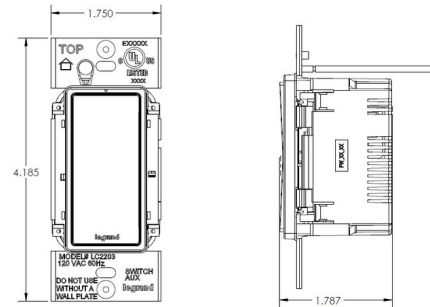

### Description

Radiant 15A 3-Way Switch is a step up from the standard with simple, classic options in wiring devices, home automation controls and screwless wall plates that complement today's homes. Smooth paddle action. High-impact resistant thermoplastic construction. External screw-pressure-plate back and side wired. Accepts 12 and #14 AWG. Push wire 14 AWG. Narrow back body leaves more room for wires in the box. Extra-long, through-body strap eliminates floating installations and imperfect applications. Easy-access green hex head ground screw. Tri-drive ground, terminal and mounting screws. On/off switches conform to NEC 430-104 requirements for kitchen and disposal units. Available in White, Light Almond, Grey, Graphite, Nickel, Dark Bronze, Black, Brown, and Ivory. UL listed NOTE: RADIANT SCREWLESS WALL PLATE SOLD SEPARATELY.

### Specifications

COLOR	N/A
BODY FINISH	Graphite
WATTAGE	N/A
DIMMER	N/A
DIMENSIONS	1.75"W x 4.25"H
BULB	N/A

CLICK TO VIEW PRODUCT

Notes: