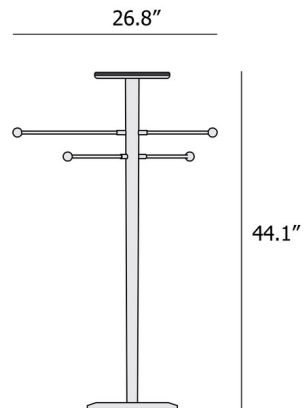

By Nomon

Description

The Toallero Towel Stand is a sophisticated piece to add to your everyday routine. Inspired by an art gallery pedestal, this towel stand has a marble tray on top with two arms that slide through the base.

Shown in black stained ash / sahara noir marble

Specifications

COLOR	Sahara Noir Marble
BODY FINISH	Black Stained Ash
WATTAGE	N/A
DIMMER	N/A
DIMENSIONS	26.8"W x 44.1"H x 11.8"D
BULB	N/A

CLICK TO VIEW PRODUCT