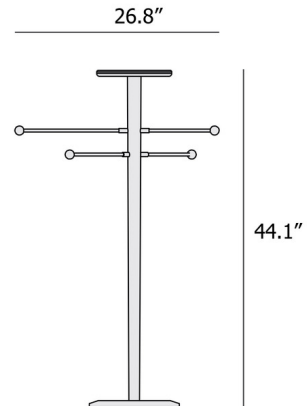

### Specifications

COLOR	Sahara Noir Marble
BODY FINISH	Black Stained Ash
WATTAGE	N/A
DIMMER	N/A
DIMENSIONS	26.8"W x 44.1"H x 11.8"D
BULB	N/A

CLICK TO VIEW PRODUCT

Notes: