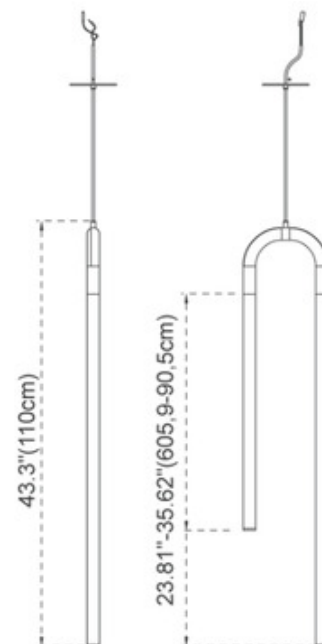

BRAND

Ricca

DESCRIPTION

The Tubino U Pendant features narrow tubes of light that blends in and complements rooms with a contemporary feel by striping the light from ornamentation with the exception of the red suspension cord. Available with a Polished Brass, Polished Chrome, Polished Copper, Matte White, or Black finish complemented by a White diffuser. UL listed.

Shown in: Polished Chrome / White

SHADE COLOR	White
BODY FINISH	Polished Chrome
WATTAGE	37.3W
DIMMER	Low Voltage Electronic
DIMENSIONS	4.72"W x 43.3"H
INTEGRATED LED MODULE	
LAMP	1 x LED/37.3W/120V LED

Technical Information

LUMINOUS FLUX	7160 lumens
LUMENS/WATT	191.96
LAMP COLOR	3000K
COLOR RENDERING	95 CRI

SPEC # RIC1018396

COMPANY

PROJECT

FIXTURE TYPE

APPROVED BY

DATE
