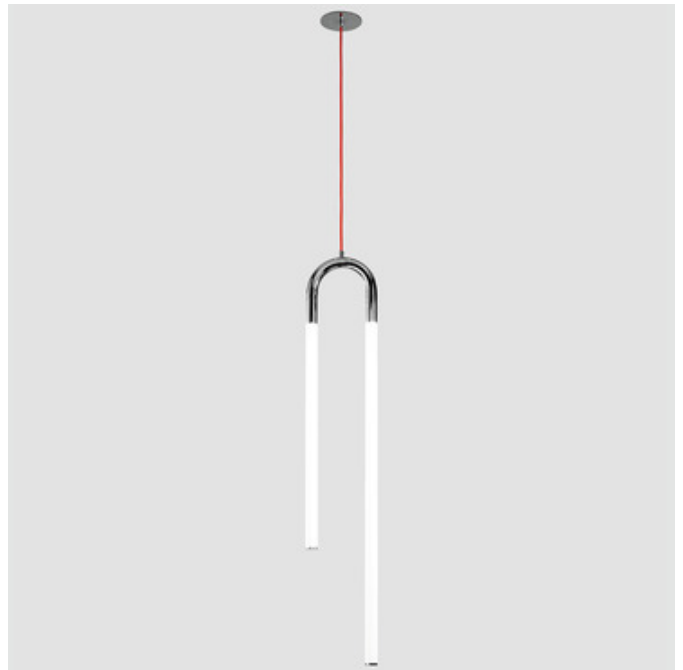

BRAND

Ricca

DESCRIPTION

The Tubino U Pendant features narrow tubes of light that blends in and complements rooms with a contemporary feel by striping the light from ornamentation with the exception of the red suspension cord. Available with a Polished Brass, Polished Chrome, Polished Copper, Matte White, or Black finish complemented by a White diffuser. UL listed.

Shown in: Polished Chrome / White

SHADE COLOR	White
BODY FINISH	Polished Chrome
WATTAGE	37.3W
DIMMER	Low Voltage Electronic
DIMENSIONS	4.72"W x 43.3"H
INTEGRATED LED MODULE	
LAMP	1 x LED/37.3W/120V LED

Technical Information

LUMINOUS FLUX	7160 lumens
LUMENS/WATT	191.96
LAMP COLOR	3000K
COLOR RENDERING	95 CRI

SPEC # RIC1018396

COMPANY

PROJECT

FIXTURE TYPE

APPROVED BY

DATE
