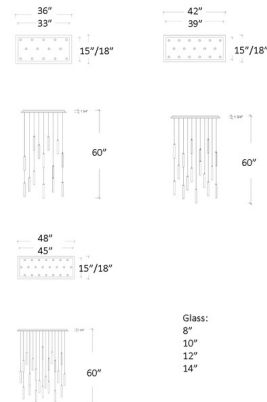

Lightology

lightology.com
866-954-4489
07-10-26

Project: _____
 Company: _____
 Location: _____ Fixture Type: _____
 SPEC #: **SHK1018554**
 Approved On: _____ Approved By: _____

Twist Rectangular Chandelier By Shakuff

Description

The Twist Rectangular Chandelier brings a clean elegance to your interior space. Slim glass tubes are hand twisted to create ripples that reflect the light in all directions. Features Clear or Frosted glass. Pendant hardware in Silver. Canopy finish in Matte Silver, Matte White, or Antique Bronze. Glass is available in four sizes in 14 light, 17 light, and 22 light options. UL listed. Custom drop lengths are available, please contact our Sales Team for more information.

Shown in matte silver / clear

Specifications

COLOR Clear
 BODY FINISH Matte Silver
 WATTAGE 28W
 DIMMER Low Voltage Electronic
 DIMENSIONS 1.5"W x 8"H
 BULB INCLUDED 14 x JC/G4 (bipin)/2W/12V LED

Technical Information

PRODUCT DIMENSIONS Maximum Overall Height: 60"
 LAMP COLOR 2700K
 LUMENS/WATT 1,400.00
 LUMINOUS FLUX 2800 lumens

CLICK TO VIEW PRODUCT

Notes: