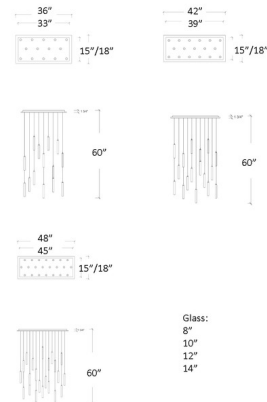

### Description

The Twist Rectangular Chandelier brings a clean elegance to your interior space. Slim glass tubes are hand twisted to create ripples that reflect the light in all directions. Features Clear or Frosted glass. Pendant hardware in Silver. Canopy finish in Matte Silver, Matte White, or Antique Bronze. Glass is available in four sizes in 14 light, 17 light, and 22 light options. UL listed. Custom drop lengths are available, please contact our Sales Team for more information.

### Specifications

COLOR . . . . . Clear  
 BODY FINISH . . . . . Matte Silver  
 WATTAGE . . . . . 28W  
 DIMMER . . . . . Low Voltage Electronic  
 DIMENSIONS . . . . . 1.5"W x 8"H  
 BULB INCLUDED . . . . . 14 x JC/G4 (bipin)/2W/12V LED

### Technical Information

PRODUCT DIMENSIONS . . . . . Maximum Overall Height: 60"  
 LAMP COLOR . . . . . 2700K  
 LUMENS/WATT . . . . . 1,400.00  
 LUMINOUS FLUX . . . . . 2800 lumens

CLICK TO VIEW PRODUCT