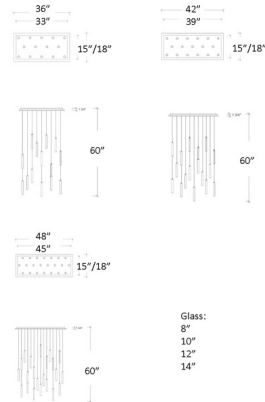

### Description

The Twist Rectangular Chandelier brings a clean elegance to your interior space. Slim glass tubes are hand twisted to create ripples that reflect the light in all directions. Features Clear or Frosted glass. Pendant hardware in Silver. Canopy finish in Matte Silver, Matte White, or Antique Bronze. Glass is available in four sizes in 14 light, 17 light, and 22 light options. UL listed. Custom drop lengths are available, please contact our Sales Team for more information.

### Specifications

COLOR . . . . . Clear  
BODY FINISH . . . . . Matte Silver  
WATTAGE . . . . . 28W  
DIMMER . . . . . Low Voltage Electronic  
DIMENSIONS . . . . . 1.5"W x 8"H  
BULB INCLUDED . . . . . 14 x JC/G4 (bipin)/2W/12V LED

### Technical Information

PRODUCT DIMENSIONS . . . . . Maximum Overall Height: 60"  
LAMP COLOR . . . . . 2700K  
LUMENS/WATT . . . . . 1,400.00  
LUMINOUS FLUX . . . . . 2800 lumens

CLICK TO VIEW PRODUCT