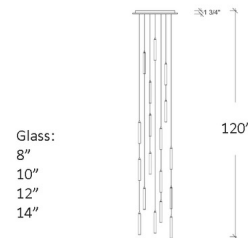

By Shakuff

Description

The Twist Square Chandelier brings a clean elegance to your interior space. Slim glass tubes are hand twisted to create ripples that reflect the light in all directions. Features Clear or Frosted glass with an Antique Bronze, Matte Silver, or Matter White finish in four sizes. UL listed. Custom drop lengths are available, please contact our Sales Team for more information.

Shown in matte silver / clear

Specifications

COLOR	Clear
BODY FINISH	Matte Silver
WATTAGE	36W
DIMMER	Low Voltage Electronic
DIMENSIONS	1.5"W x 8"H
BULB INCLUDED	18 x JC/G4 (bipin)/2W/12V LED

Technical Information

PRODUCT DIMENSIONS	Maximum Overall Height: 120"
LAMP COLOR	2700K
LUMENS/WATT	1,800.00
LUMINOUS FLUX	3600 lumens

CLICK TO VIEW PRODUCT

Notes: