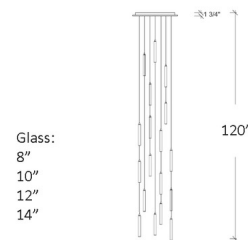

By Shakuff

Description

The Twist Square Chandelier brings a clean elegance to your interior space. Slim glass tubes are hand twisted to create ripples that reflect the light in all directions. Features Clear or Frosted glass with an Antique Bronze, Matte Silver, or Matter White finish in four sizes. UL listed. Custom drop lengths are available, please contact our Sales Team for more information.

Shown in matte silver / clear

Specifications

COLOR	Clear
BODY FINISH	Matte Silver
WATTAGE	36W
DIMMER	Low Voltage Electronic
DIMENSIONS	1.5"W x 8"H
BULB INCLUDED	18 x JC/G4 (bipin)/2W/12V LED

Technical Information

PRODUCT DIMENSIONS	Maximum Overall Height: 120"
LAMP COLOR	2700K
LUMENS/WATT	1,800.00
LUMINOUS FLUX	3600 lumens

CLICK TO VIEW PRODUCT

Notes: