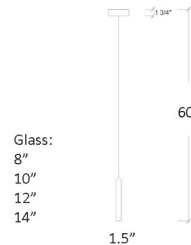

By Shakuff

Description

The Twist Pendant brings a clean elegance to your interior space. The slim glass tube is hand twisted to create ripples that reflect the light in all directions. Features Clear or Frosted glass with a Brushed Nickel, Chrome, Brushed Brass, Antique Bronze, Matte Silver, or Matter White finish in four sizes. Canopy: 6 inch diameter. UL listed. Custom drop lengths are available, please contact our Sales Team for more information.

Shown in brushed nickel / clear

Specifications

COLOR	Clear
BODY FINISH	Brushed Nickel
WATTAGE	2W
DIMMER	Low Voltage Electronic
DIMENSIONS	1.5"W x 8"H
BULB INCLUDED	1 x JC/G4 (bipin)/2W/12V LED

Technical Information

PRODUCT DIMENSIONS	Adjustable Cable Length: 60"
LAMP COLOR	2700K
LUMENS/WATT	100.00
LUMINOUS FLUX	200 lumens

CLICK TO VIEW PRODUCT

Notes: