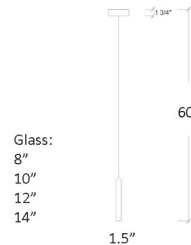

### Description

The Twist Pendant brings a clean elegance to your interior space. The slim glass tube is hand twisted to create ripples that reflect the light in all directions. Features Clear or Frosted glass with a Brushed Nickel, Chrome, Brushed Brass, Antique Bronze, Matte Silver, or Matter White finish in four sizes. Canopy: 6 inch diameter. UL listed. Custom drop lengths are available, please contact our Sales Team for more information.

### Specifications

COLOR	Clear
BODY FINISH	Brushed Nickel
WATTAGE	2W
DIMMER	Low Voltage Electronic
DIMENSIONS	1.5"W x 8"H
BULB INCLUDED	1 x JC/G4 (bipin)/2W/12V LED

### Technical Information

PRODUCT DIMENSIONS	Adjustable Cable Length: 60"
LAMP COLOR	2700K
LUMENS/WATT	100.00
LUMINOUS FLUX	200 lumens

CLICK TO VIEW PRODUCT

Notes: