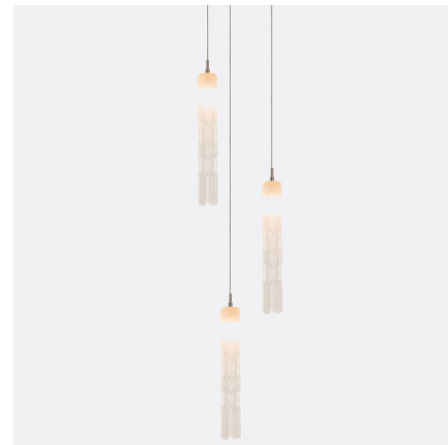

Lightology

lightology.com
866-954-4489
06-04-26

Project: _____
 Company: _____
 Location: _____ Fixture Type: _____
 SPEC #: **SHK1018689**
 Approved On: _____ Approved By: _____

Twist Round Chandelier

By Shakuff

Description

The Twist Round Chandelier brings a clean elegance to your interior space. Slim glass tubes are hand twisted to create ripples that reflect the light in all directions. Features Clear or Frosted glass. Pendant hardware in Silver. Canopy finish in Matte Silver, Matte White, or Antique Bronze. Glass is available in four sizes in 3 light, 6 light, 11 light, 13 light, and 19 light options. UL listed. Custom drop lengths are available, please contact our Sales Team for more information.

Shown in matte silver / frosted

Specifications

COLOR	Frosted
BODY FINISH	Matte Silver
WATTAGE	6W
DIMMER	Low Voltage Electronic
DIMENSIONS	8"W x 8"H
BULB INCLUDED	3 x JC/G4 (bipin)/2W/12V LED

Technical Information

LAMP COLOR	2700K
LUMENS/WATT	300.00
LUMINOUS FLUX	600 lumens

CLICK TO VIEW PRODUCT

Notes: