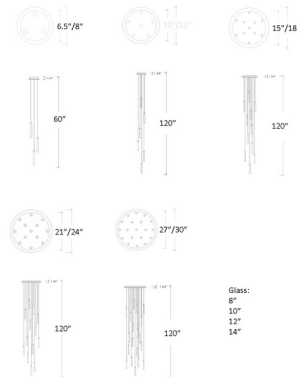

Lightology

lightology.com
866-954-4489
04-16-26

Project: _____
 Company: _____
 Location: _____ Fixture Type: _____
 SPEC #: **SHK1018689**
 Approved On: _____ Approved By: _____

Twist Round Chandelier By Shakuff

Description

The Twist Round Chandelier brings a clean elegance to your interior space. Slim glass tubes are hand twisted to create ripples that reflect the light in all directions. Features Clear or Frosted glass. Pendant hardware in Silver. Canopy finish in Matte Silver, Matte White, or Antique Bronze. Glass is available in four sizes in 3 light, 6 light, 11 light, 13 light, and 19 light options. UL listed. Custom drop lengths are available, please contact our Sales Team for more information.

Shown in matte silver / frosted

Specifications

COLOR Frosted
 BODY FINISH Matte Silver
 WATTAGE 6W
 DIMMER Low Voltage Electronic
 DIMENSIONS 8"W x 8"H
 BULB INCLUDED 3 x JC/G4 (bipin)/2W/12V LED

Technical Information

LAMP COLOR 2700K
 LUMENS/WATT 300.00
 LUMINOUS FLUX 600 lumens

CLICK TO VIEW PRODUCT

Notes: