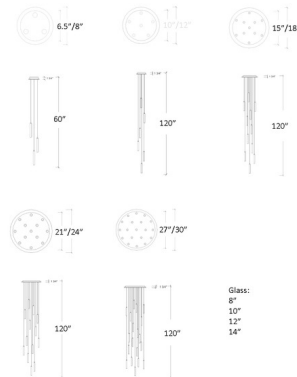

Lightology

lightology.com
866-954-4489
06-04-26

Project: _____
 Company: _____
 Location: _____ Fixture Type: _____
 SPEC #: **SHK1018689**
 Approved On: _____ Approved By: _____

Twist Round Chandelier

By Shakuff

Description

The Twist Round Chandelier brings a clean elegance to your interior space. Slim glass tubes are hand twisted to create ripples that reflect the light in all directions. Features Clear or Frosted glass. Pendant hardware in Silver. Canopy finish in Matte Silver, Matte White, or Antique Bronze. Glass is available in four sizes in 3 light, 6 light, 11 light, 13 light, and 19 light options. UL listed. Custom drop lengths are available, please contact our Sales Team for more information.

Shown in matte silver / frosted

Specifications

COLOR	Frosted
BODY FINISH	Matte Silver
WATTAGE	6W
DIMMER	Low Voltage Electronic
DIMENSIONS	8"W x 8"H
BULB INCLUDED	3 x JC/G4 (bipin)/2W/12V LED

Technical Information

LAMP COLOR	2700K
LUMENS/WATT	300.00
LUMINOUS FLUX	600 lumens

CLICK TO VIEW PRODUCT

Notes: