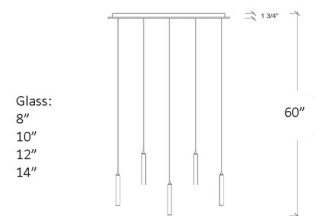

CLICK TO VIEW PRODUCT

Notes: