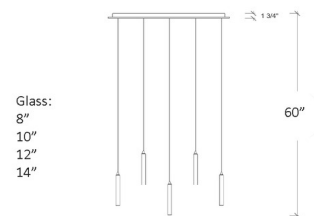

CLICK TO VIEW PRODUCT

Notes: