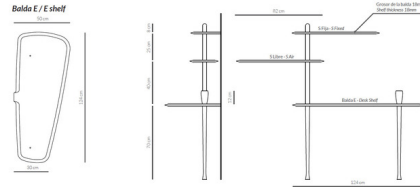

By Nomon

Description

The contemporary Unica Solid Walnut Escritorio Desk features a simple form with maximum impact. The minimal, airy design consists of a desk surface and two compact shelves, one fixed to the wall and another that floats and can rotate right or left. Beveled top and underside edges give the shelf and desk surface a refined touch, and a built-in pen cup ensures that your go-to pens and pencils are always at hand. Assembly required.

Shown in walnut

Specifications

COLOR	N/A
BODY FINISH	Walnut
WATTAGE	N/A
DIMMER	N/A
DIMENSIONS	76.77"W x 58.66"H x 19.7"D
BULB	N/A
COUNTRY OF ORIGIN	Spain

CLICK TO VIEW PRODUCT

Notes: