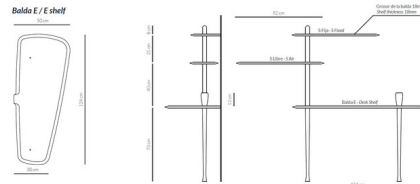

### Description

The contemporary Unica Solid Walnut Escritorio Desk features a simple form with maximum impact. The minimal, airy design consists of a desk surface and two compact shelves, one fixed to the wall and another that floats and can rotate right or left. Beveled top and underside edges give the shelf and desk surface a refined touch, and a built-in pen cup ensures that your go-to pens and pencils are always at hand. Assembly required.

### Specifications

COLOR	N/A
BODY FINISH	Walnut
WATTAGE	N/A
DIMMER	N/A
DIMENSIONS	76.77"W x 58.66"H x 19.7"D
BULB	N/A
COUNTRY OF ORIGIN	Spain

CLICK TO VIEW PRODUCT

Notes: