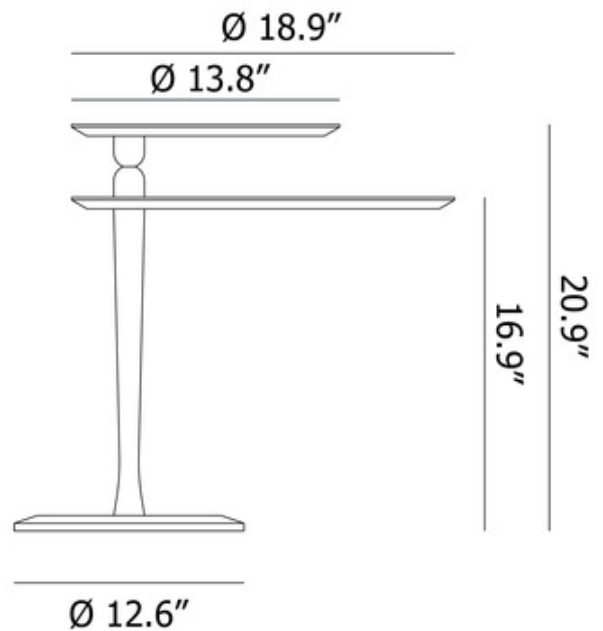

BRAND

Nomon

DESCRIPTION

The Mesa Vaiven Side Table features a stunning Marble base holding Walnut or Black Stained Ash adjustable tops. This piece will bring a touch of sophistication to any contemporary space.

Shown in: Emperador Marble

SHADE COLOR	Emperador Marble
BODY FINISH	N/A
WATTAGE	N/A
DIMMER	N/A
DIMENSIONS	18.9"W x 20.9"H x 18.9"D
LAMP	N/A

SPEC # NOM1018790

COMPANY	PROJECT	FIXTURE TYPE	APPROVED BY	DATE