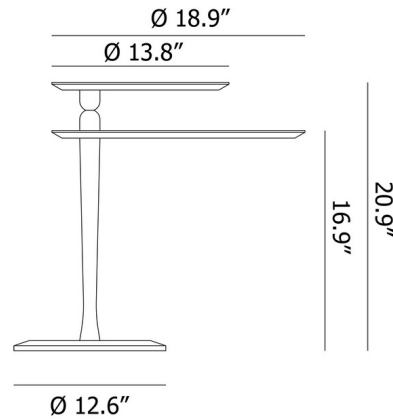

By Nomon

Description

The Mesa Vaiven Side Table features a stunning Marble base holding Walnut or Black Stained Ash adjustable tops. This piece will bring a touch of sophistication to any contemporary space.

Shown in emperor marble

Specifications

COLOR	Emperor Marble
BODY FINISH	N/A
WATTAGE	N/A
DIMMER	N/A
DIMENSIONS	18.9"W x 20.9"H x 18.9"D
BULB	N/A

CLICK TO VIEW PRODUCT

Notes: