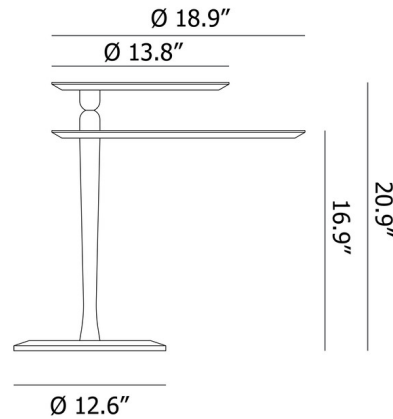

## Mesa Vaiven Side Table By Nomon

### Description

The Mesa Vaiven Side Table features a stunning Marble base holding Walnut or Black Stained Ash adjustable tops. This piece will bring a touch of sophistication to any contemporary space.

### Specifications

COLOR	Emperor Marble
BODY FINISH	N/A
WATTAGE	N/A
DIMMER	N/A
DIMENSIONS	18.9"W x 20.9"H x 18.9"D
BULB	N/A

CLICK TO VIEW PRODUCT

Notes: