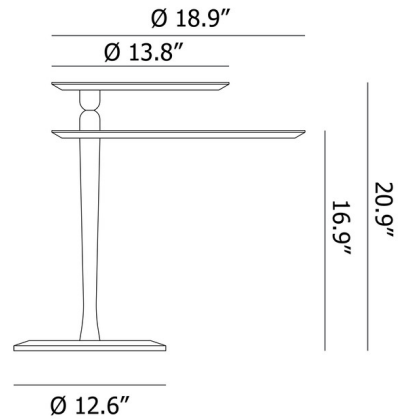

Lightology

lightology.com
866-954-4489
07-03-26

Project: _____
Company: _____
Location: _____ Fixture Type: _____
SPEC #: **NOM1018790**
Approved On: _____ Approved By: _____

Mesa Vaiven Side Table By Nomon

Description

The Mesa Vaiven Side Table features a stunning Marble base holding Walnut or Black Stained Ash adjustable tops. This piece will bring a touch of sophistication to any contemporary space.

Shown in emperor marble

Specifications

COLOR	Emperador Marble
BODY FINISH	N/A
WATTAGE	N/A
DIMMER	N/A
DIMENSIONS	18.9"W x 20.9"H x 18.9"D
BULB	N/A

CLICK TO VIEW PRODUCT

Notes: