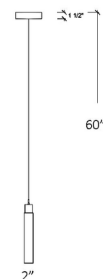

By Shakuff

Description

The White Candle Pendant brings a simple beauty to your interior space. The slim blown glass tubular shade is open at the bottom and capped with a matching metal band. Milk glass is complemented by pendant hardware available in a variety of finishes. Canopy: 6 inch diameter. UL listed. Custom drop lengths are available, please contact our Sales Team for more information.

Specifications

COLOR Milk
BODY FINISH Brushed Brass
WATTAGE 3W
DIMMER Low Voltage Electronic
DIMENSIONS 2"W x 10"H
BULB INCLUDED 1 x MR11/GU4/3W/12V LED

Technical Information

PRODUCT DIMENSIONS Adjustable Cable Length: 60"
LAMP COLOR 3000K
LUMENS/WATT 66.67
LUMINOUS FLUX 200 lumens

Shown in brushed brass / milk

6"

Glass:
10"
12"
14"

2"

CLICK TO VIEW PRODUCT

Notes: