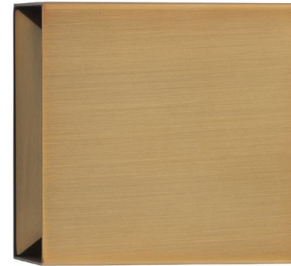

Lightology

lightology.com
866-954-4489
05-24-26

Project: _____

Company: _____

Location: _____ Fixture Type: _____

SPEC #: **WAC1019061**

Approved On: _____ Approved By: _____

Boxi Wall Sconce By WAC Lighting

Description

The Boxi Wall Sconce features a steel body and a glass diffuser providing up and down illumination. Can be mounted on wall in all orientations. Driverless technology. ELV dimming 100-10%. TRIAC dimming 100-10%. Note: Fixture will be preset at selected color temperature but can be toggled between 2700K, 3000K, or 3500K prior to installation via a CCT-select switch in the canopy.

Specifications

COLOR	White
BODY FINISH	Aged Brass
WATTAGE	6W
DIMMER	Low Voltage Electronic
DIMENSIONS	4.75"W x 4.75"H x 3"D
INTEGRATED LED MODULE	LED/6W/120V LED
COUNTRY OF ORIGIN	China

Technical Information

LAMP LIFE	54000 hours
BEAM SPREAD	Flood
COLOR RENDERING	90 CRI
LAMP COLOR	CCT Select
LUMENS/WATT	19.67
LUMINOUS FLUX	118 lumens

Shown in aged brass / white

CLICK TO VIEW PRODUCT

Notes: