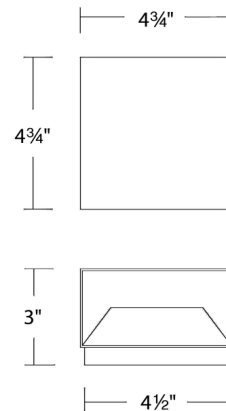

Specifications

COLOR	White
BODY FINISH	Aged Brass
WATTAGE	6W
DIMMER	Low Voltage Electronic
DIMENSIONS	4.75"W x 4.75"H x 3"D
INTEGRATED LED MODULE	LED/6W/120V LED
COUNTRY OF ORIGIN	China

Technical Information

LAMP LIFE	54000 hours
BEAM SPREAD	Flood
COLOR RENDERING	90 CRI
LAMP COLOR	CCT Select
LUMENS/WATT	19.67
LUMINOUS FLUX	118 lumens

Shown in aged brass / white

CLICK TO VIEW PRODUCT

Notes: