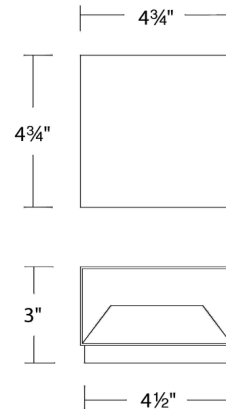

### Specifications

COLOR	White
BODY FINISH	Brushed Nickel
WATTAGE	6W
DIMMER	Low Voltage Electronic
DIMENSIONS	4.75"W x 4.75"H x 3"D
INTEGRATED LED MODULE	LED/6W/120V LED
COUNTRY OF ORIGIN	China

### Technical Information

LAMP LIFE	54000 hours
BEAM SPREAD	Flood
COLOR RENDERING	90 CRI
LAMP COLOR	CCT Select
LUMENS/WATT	19.67
LUMINOUS FLUX	118 lumens

Shown in brushed nickel / white

CLICK TO VIEW PRODUCT