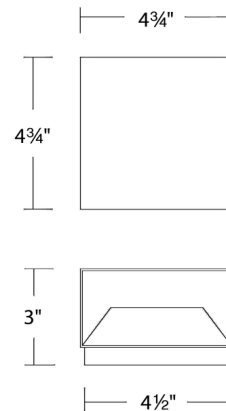

Specifications

COLOR White
BODY FINISH Brushed Nickel
WATTAGE 6W
DIMMER Low Voltage Electronic
DIMENSIONS 4.75"W x 4.75"H x 3"D
INTEGRATED LED MODULE LED/6W/120V LED
COUNTRY OF ORIGIN China

Technical Information

LAMP LIFE 54000 hours
BEAM SPREAD Flood
COLOR RENDERING 90 CRI
LAMP COLOR CCT Select
LUMENS/WATT 19.67
LUMINOUS FLUX 118 lumens

Shown in brushed nickel / white

CLICK TO VIEW PRODUCT

Notes: