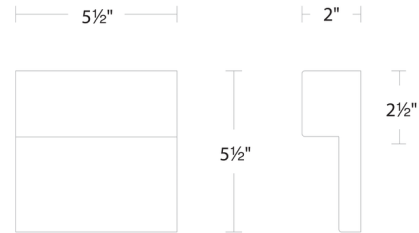

Shown in black / frosted

Specifications

| | |
|-----------------------|------------------------|
| COLOR | Frosted |
| BODY FINISH | Black |
| WATTAGE | 11W |
| DIMMER | Low Voltage Electronic |
| DIMENSIONS | 5.5"W x 5.5"H x 2"D |
| INTEGRATED LED MODULE | LED/11W/120V LED |
| COUNTRY OF ORIGIN | China |

Technical Information

| | |
|-----------------|-------------|
| LAMP LIFE | 54000 hours |
| BEAM SPREAD | Flood |
| COLOR RENDERING | 90 CRI |
| LAMP COLOR | 3000K |
| LUMENS/WATT | 13.27 |
| LUMINOUS FLUX | 146 lumens |