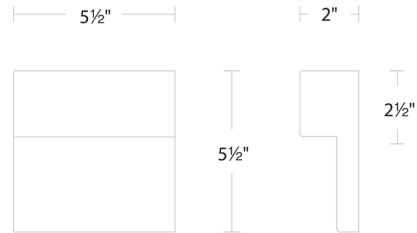

Description

The Balance Outdoor Wall Sconce features an Aluminum body and a tempered Glass diffuser. Available in a Black, White, and Brushed Aluminum at 3000K, 3500K, or 4000K. Driverless technology. Can be mounted on wall in all orientations. 90 CRI. Title 24 compliant. ADA compliant. ETL listed for Wet location.

Shown in black / frosted

Specifications

COLOR	Frosted
BODY FINISH	Black
WATTAGE	11W
DIMMER	Low Voltage Electronic
DIMENSIONS	5.5"W x 5.5"H x 2"D
INTEGRATED LED MODULE	LED/11W/120V LED
COUNTRY OF ORIGIN	China

Technical Information

LAMP LIFE	54000 hours
BEAM SPREAD	Flood
COLOR RENDERING	90 CRI
LAMP COLOR	3000K
LUMENS/WATT	13.27
LUMINOUS FLUX	146 lumens

CLICK TO VIEW PRODUCT

Notes: