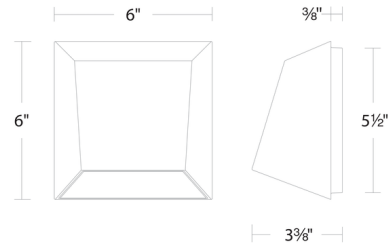

Shown in black / frosted

WS-W27106

Specifications

COLOR	Frosted
BODY FINISH	Black
WATTAGE	9W
DIMMER	Low Voltage Electronic
DIMENSIONS	6"W x 6"H x 3.38"D
INTEGRATED LED MODULE	LED/9W/120V LED
COUNTRY OF ORIGIN	China