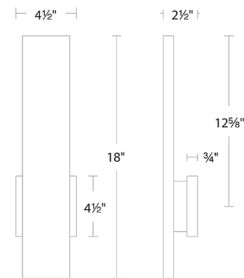

By WAC Lighting

Description

The Stag Color Select Outdoor Wall Light features an Aluminum body and a frosted glass diffuser. Provides indirect back lit illumination. Driverless technology. Can be mounted on wall in all orientations. Note: Fixture will be preset at selected color temperature but can be toggled between 3000K, 3500K, or 4000K prior to installation via a CCT-select switch in the canopy. Dimmable with ELV (100-10%) or TRIAC (100-10%) dimmers.

Specifications

COLOR	Frosted
BODY FINISH	Black
WATTAGE	16W
DIMMER	Low Voltage Electronic
DIMENSIONS	4.5"W x 18"H x 2.5"D
INTEGRATED LED MODULE	1 x LED/16W/120V LED
COUNTRY OF ORIGIN	China

Technical Information

LAMP LIFE	54000 hours
BEAM SPREAD	Flood
COLOR RENDERING	90 CRI
LAMP COLOR	3000K
LUMENS/WATT	49.31
LUMINOUS FLUX	789 lumens

Shown in black / frosted

CLICK TO VIEW PRODUCT

Notes: