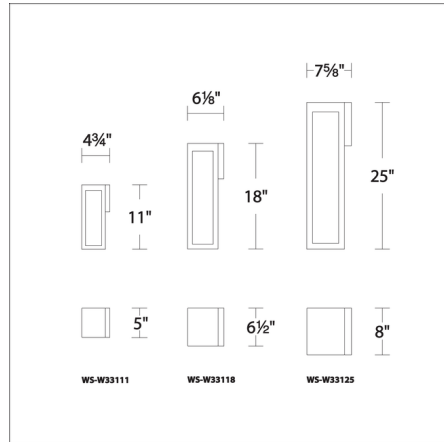

Shown in black / clear hammered

CLICK TO VIEW PRODUCT

Notes: