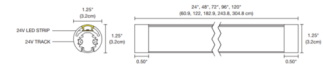

Lightology

lightology.com
866-954-4489
06-25-26

Project: _____
Company: _____
Location: _____ Fixture Type: _____
SPEC #: **EDG1019116**
Approved On: _____ Approved By: _____

Pipeline 2-Circuit Suspension Track w/Uplight/Remote Power

By PureEdge Lighting

Description

The Pipeline 2-Circuit Suspension Track with Uplight is a linear fixture with an integrated LED up light and is designed for use with Pure Edge T24 track heads, sold separately. Available in Black or White finish. Custom-tailor the Pipeline 2-Circuit Suspension to any space instantly by adding track heads anywhere along the bottom of the suspension. The uplight creates a clean, uninterrupted indirect beam of light and features a diffused white lens with a 176 degree beam spread. Includes 12 foot adjustable coaxial cables and a 4.6 inch round canopy. Note: The uplight and track heads can be powered independently with their own 24VDC remote Universal (UNI) power supply. Universal dimming (TRIAC, ELV, 0-10V). Required power supply, track heads, optional accessories and dimmer sold separately.

Specifications

COLOR	Diffused Lens
BODY FINISH	Black
WATTAGE	40W
DIMMER	Low Voltage Electronic
DIMENSIONS	96"L x 1.25"W
INTEGRATED LED MODULE	8 x LED/5W/120-277V LED

Technical Information

LAMP LIFE	60000 hours
COLOR RENDERING	95 CRI
LAMP COLOR	2700K
LUMENS/WATT	600.00
LUMINOUS FLUX	3000 lumens

Shown in black / diffused lens

CLICK TO VIEW PRODUCT

Notes: