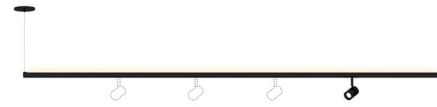

By PureEdge Lighting

Description

The Pipeline 2-Circuit Suspension Track with Uplight is a linear fixture with an integrated LED up light and is designed for use with Pure Edge T24 track heads, sold separately. Available in Black or White finish. Custom-tailor the Pipeline 2-Circuit Suspension to any space instantly by adding track heads anywhere along the bottom of the suspension. The uplight creates a clean, uninterrupted indirect beam of light and features a diffused white lens with a 176 degree beam spread. Includes 12 foot adjustable coaxial cables and a 4.6 inch round canopy. Note: The uplight and track heads can be powered independently with their own 24VDC remote Universal (UNI) power supply. Universal dimming (TRIAC, ELV, 0-10V). Required power supply, track heads, optional accessories and dimmer sold separately.

Specifications

COLOR	Diffused Lens
BODY FINISH	Black
WATTAGE	40W
DIMMER	Low Voltage Electronic
DIMENSIONS	96"L x 1.25"W
INTEGRATED LED MODULE	8 x LED/5W/120-277V LED

Technical Information

LAMP LIFE	60000 hours
COLOR RENDERING	95 CRI
LAMP COLOR	2700K
LUMENS/WATT	600.00
LUMINOUS FLUX	3000 lumens